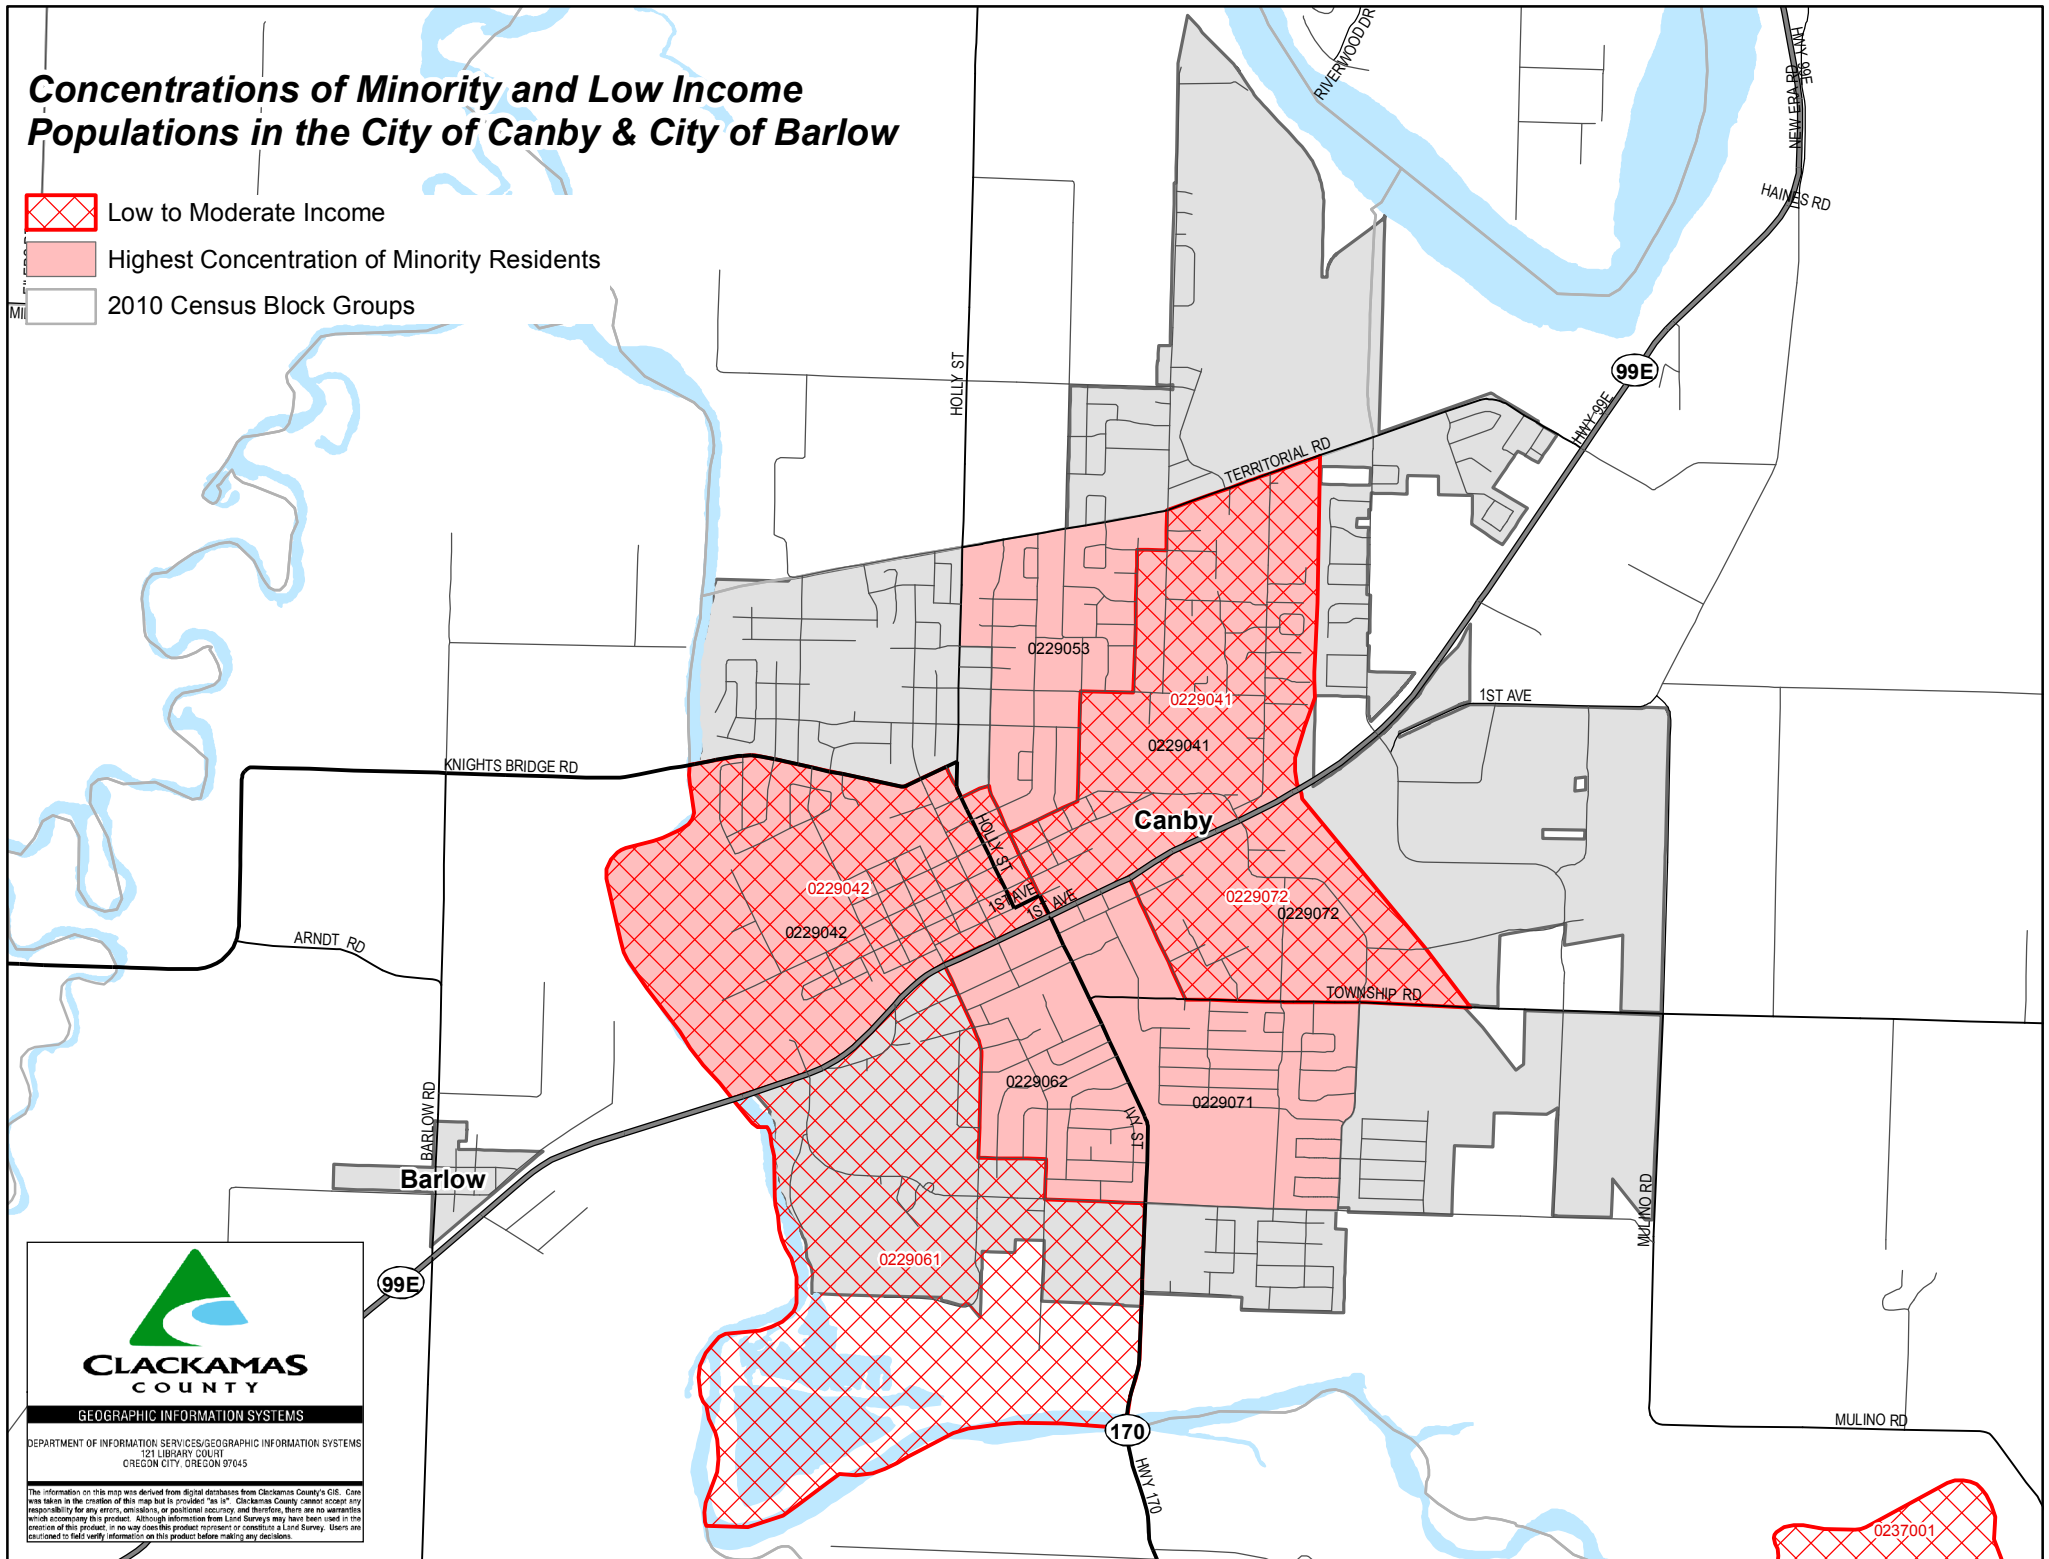

Concentrations of Minority and Low Income Populations in the City of Canby & City of Barlow

-  Low to Moderate Income
-  Highest Concentration of Minority Residents
-  2010 Census Block Groups

CLACKAMAS COUNTY
GEOGRAPHIC INFORMATION SYSTEMS

DEPARTMENT OF INFORMATION SERVICES/GEOGRAPHIC INFORMATION SYSTEMS
121 LIBRARY COURT
CRESCENT CITY, OREGON 97045

This information on this map was derived from digital databases from Clackamas County's GIS. Care was taken in the creation of this map but is provided "as is". Clackamas County cannot accept any responsibility for any errors, omissions, or positional accuracy and therefore, there are no warranties being associated with this product. Although information from Land Surveys may have been used in the creation of this product, in no way does this product represent or constitute a Land Survey. Users are encouraged to field verify information on this product before making any decisions.