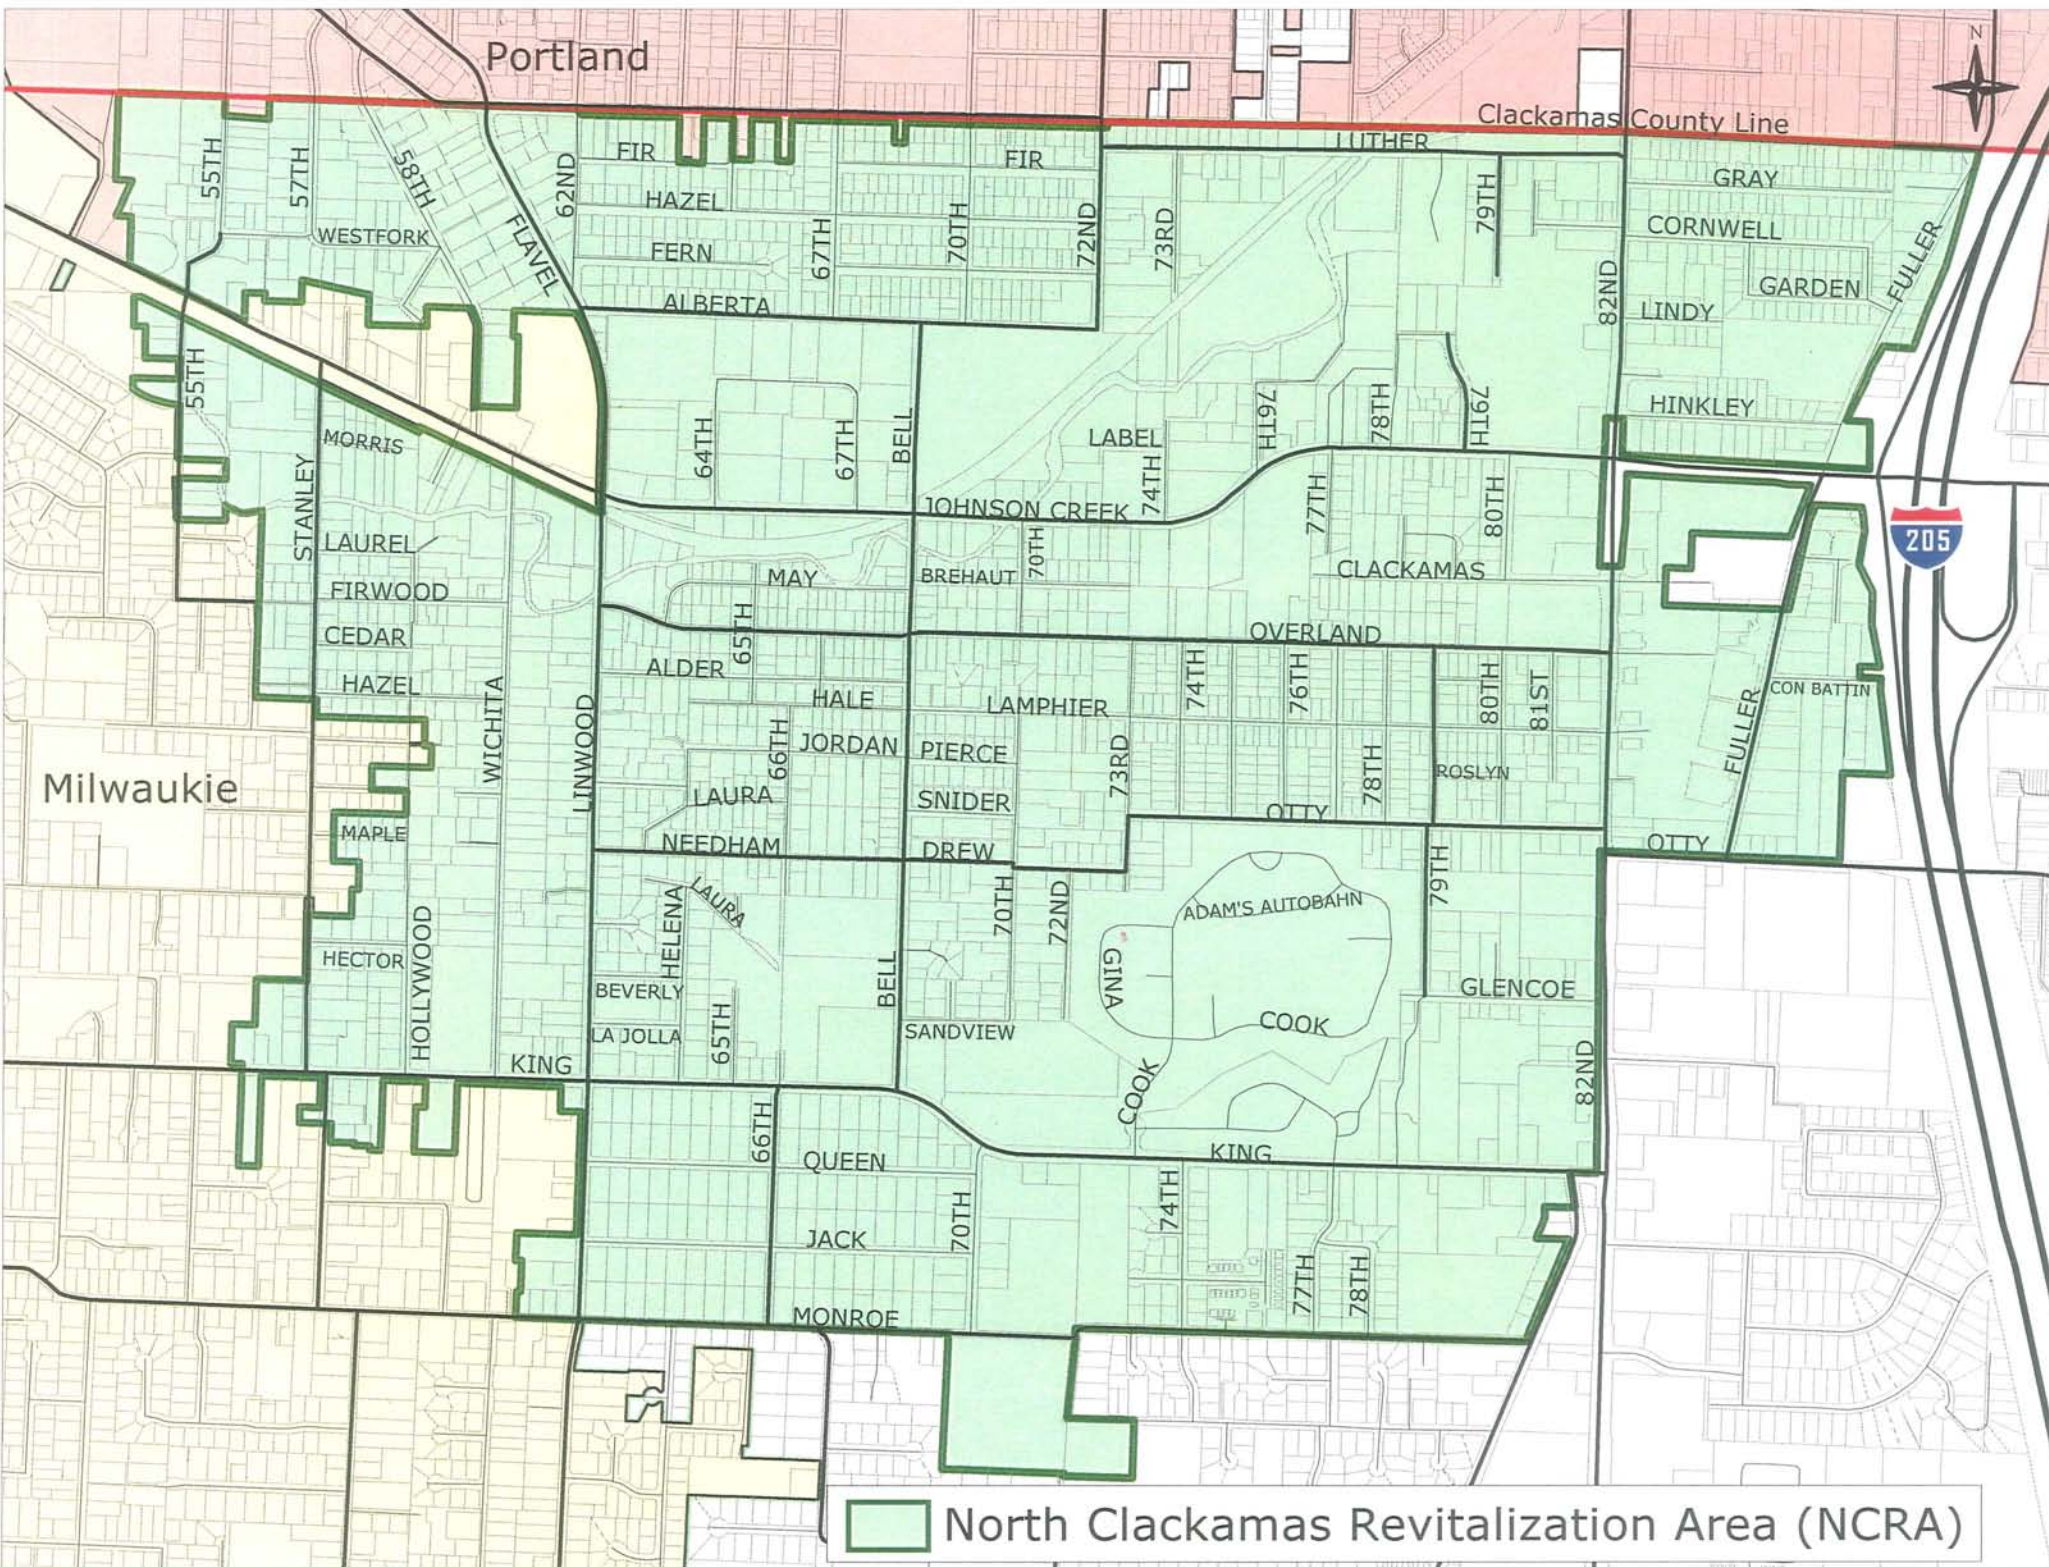

Portland

Clackamas County Line

Milwaukie

North Clackamas Revitalization Area (NCRA)

FIR
HAZEL
FERN
ALBERTA

GRAY
CORNWELL
GARDEN
LINDY

STANLEY
MORRIS
LAUREL
FIRWOOD
CEDAR
HAZEL

64TH
67TH
BELL
JOHNSON CREEK
74TH

LABEL
76TH
78TH
H16Z
77TH
80TH
CLACKAMAS

HINKLEY

MAY
BREHAUT
70TH

OVERLAND

ALDER
HALE
LAMPHTER

74TH
76TH
80TH
81ST

JORDAN
PIERCE
SNIDER

78TH
ROSLYN

ADAM'S AUTOBAHN
GINA
COOK

79TH
GLENCOE

HOLLYWOOD

KING

66TH
QUEEN

70TH

74TH
KING

82ND