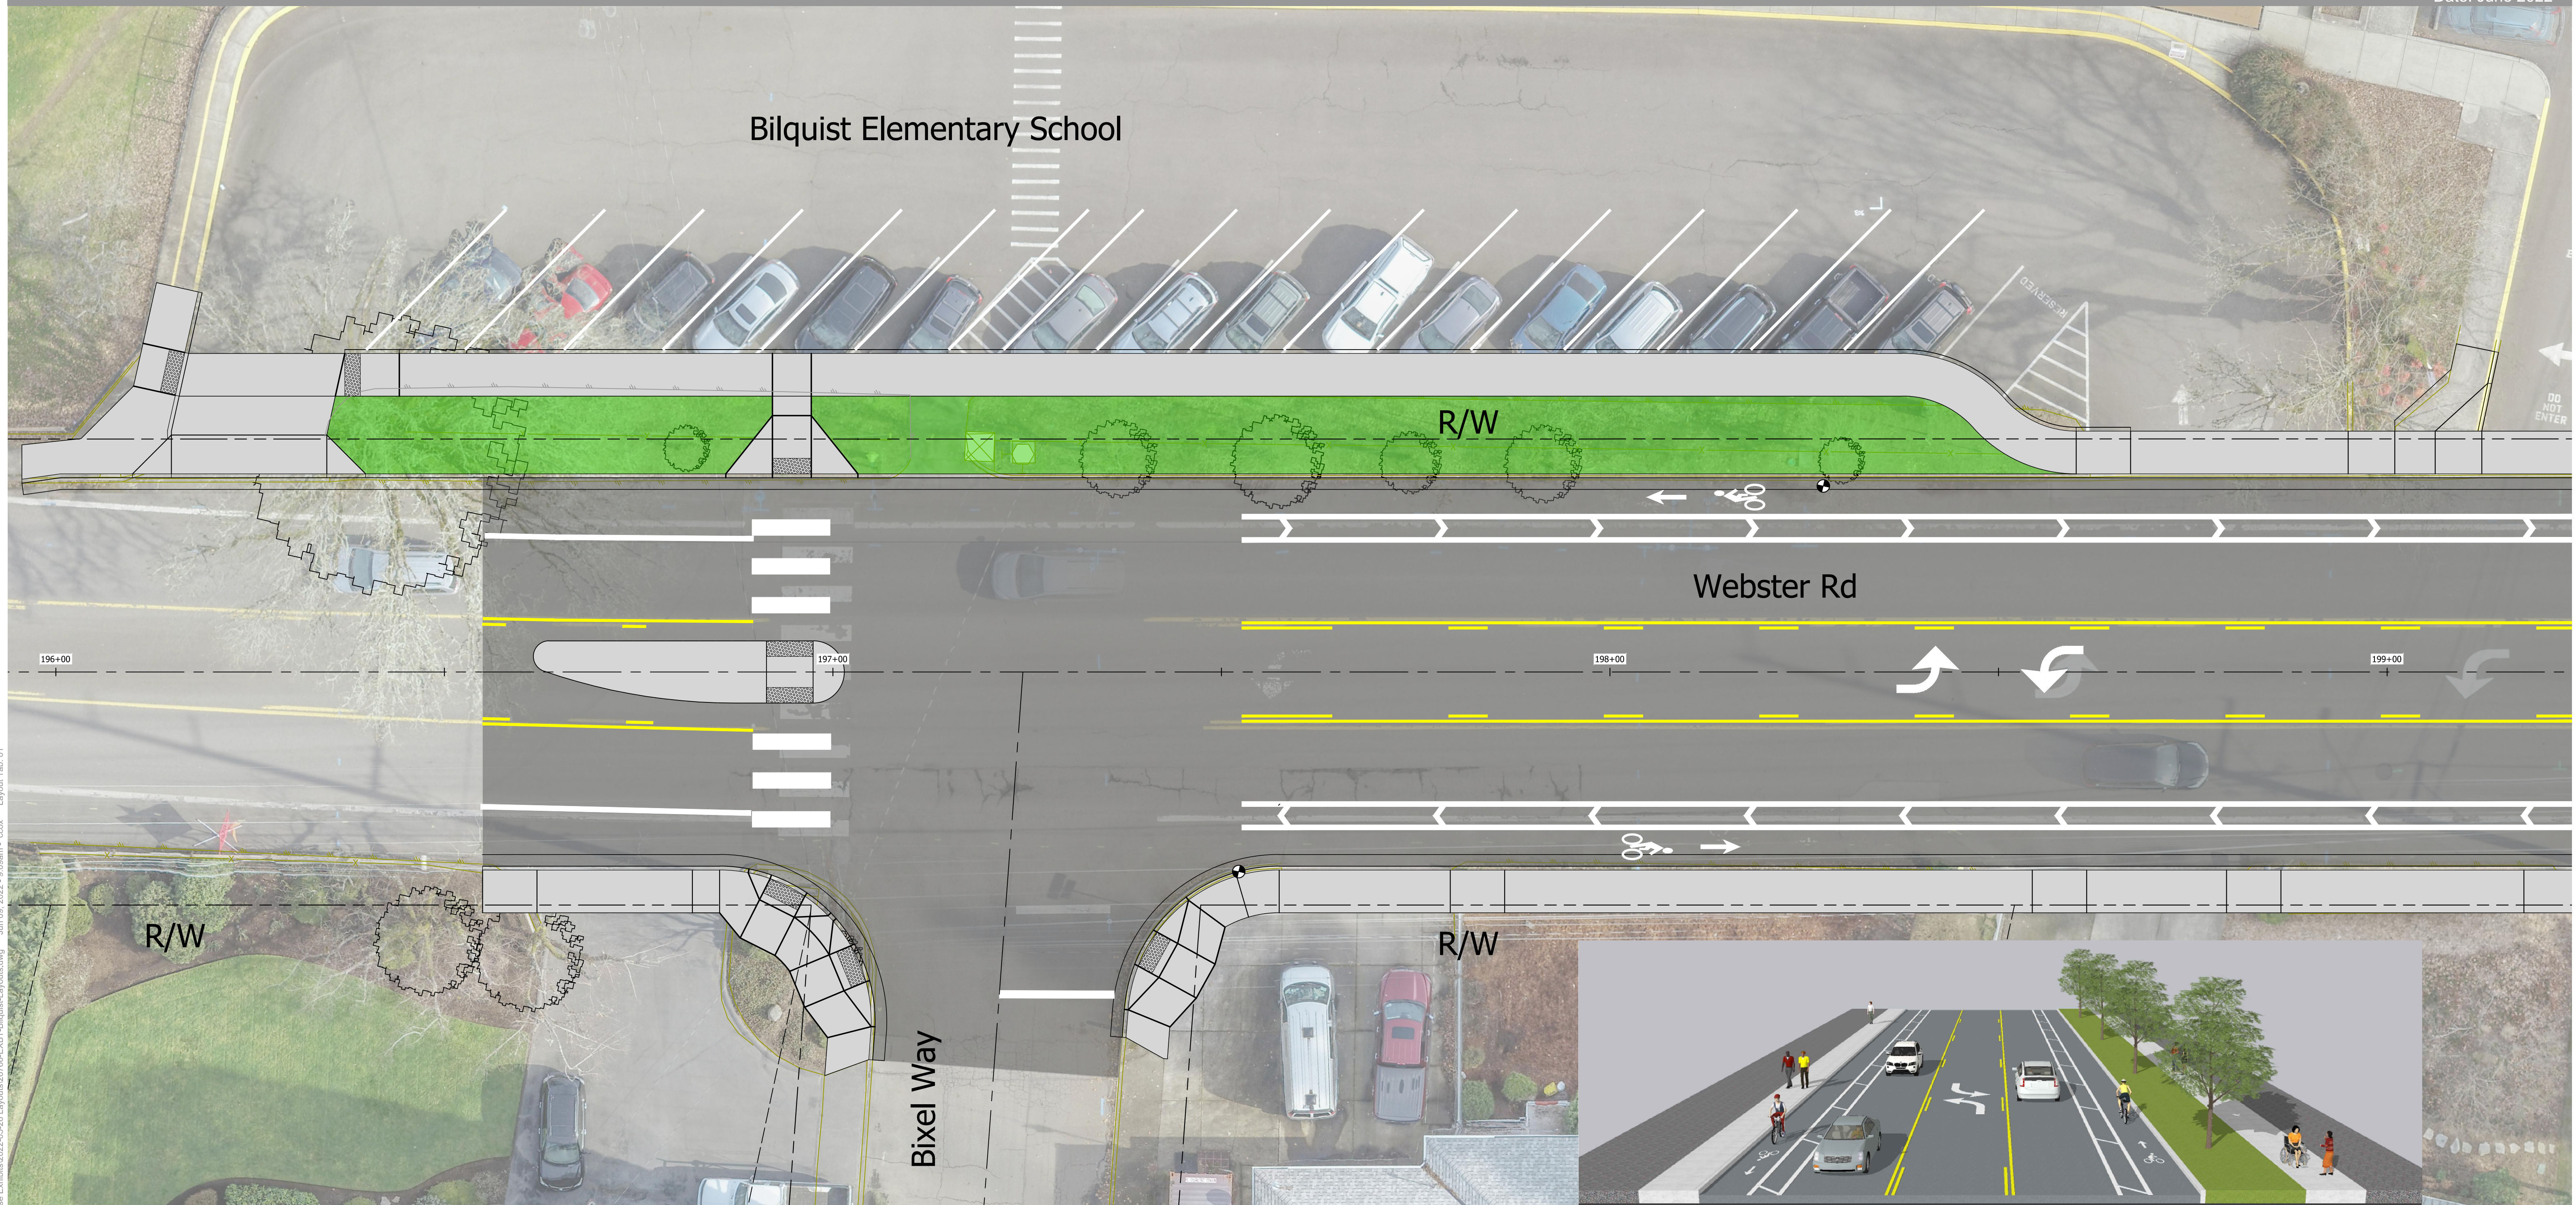

Bilquist Sidewalk Frontage With Landscaping and Three Travel Lanes

Preliminary Design Subject to Change
Date: June 2022

SIDE WALK	BIKE LANE		TRAVEL LANE	CENTER TURN LANE	TRAVEL LANE	BIKE LANE	LANDSCAPE	SIDE WALK
6'	5'	3'	11'	12'	11'	3'	10'	6'

Three Lanes with Landscape Strip

Scale: 1" = 10'