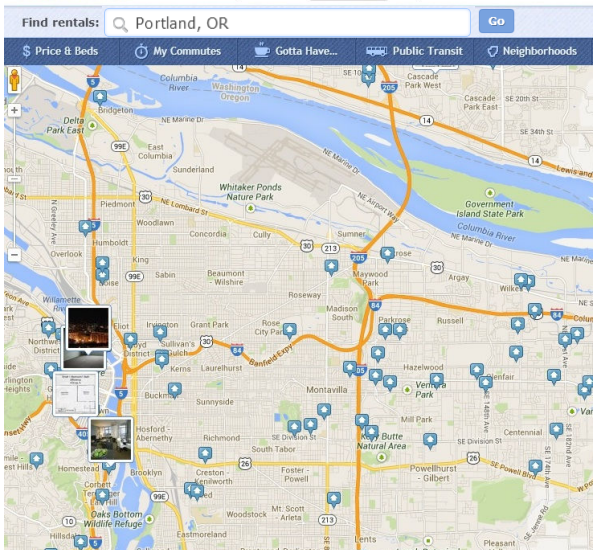

# Walk Score Apartment Finder

<http://www.walkscore.com/apartments>

Current as of March 2014

Search for apartments by commute time, near public transit, and near places like grocery stores, schools, and hospitals.

Customize your search: price, beds, neighborhood, etc.

Search by how you travel: car, bus, bike, or walk.

Walk Score® Get Scores Find Apartments Post Listings Professional

Walk Score® Cities & Neighborhoods Find Rentals Why It Matters Professional

Search for what's nearby.

Walk Score® Get Scores Find Apartments Post Listings Professional

Browse apartments near transit lines.

Walk Score® Get Scores Find Apartments Post Listings Professional

Find apartments by commute time.

# Getting started using Walk Score Apartment Finder

**Your neighborhood**

**Your travel time**

**Your destination**

**Your transportation mode**

**Your travel zone**

The screenshot shows the top section of the Walk Score Apartment Finder website. At the top, there are navigation links: "Get Scores", "Find Apartments", "Post Listings", and "Professional". Below this is a search bar with the text "Find rentals: Type an address, neighborhood or city" and a "Go" button. Underneath the search bar are three tabs: "\$ Price & Beds", "My Commutes", and "Gotta Have...". A dropdown menu is open under "My Commutes", showing "Mall 205" as the selected destination. To the right of the dropdown is a "Time:" slider set to "30 min" and a "By:" section with icons for bus, car, bicycle, and pedestrian. A "Go" button is to the right of these options. Below the search bar is a map showing a green travel zone around the destination. Several apartment listings are shown as blue pins on the map, each with a small thumbnail image.