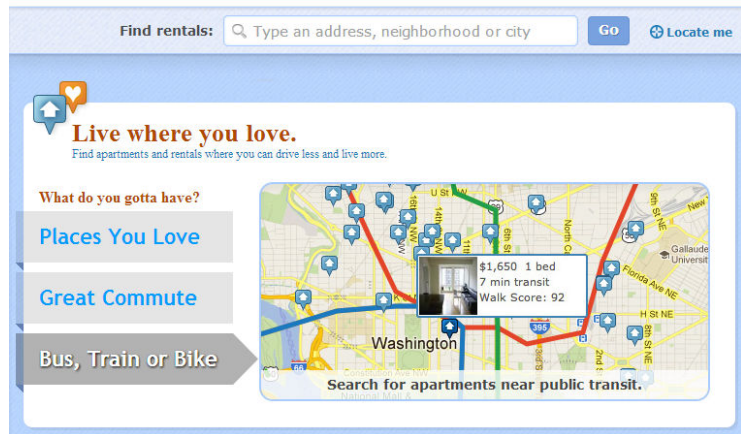

# Walk Score Apartment Finder

<http://www.walkscore.com/apartments>

Current as of March 2014

Search for apartments by commute time, near public transit, and near places like grocery stores, schools, and hospitals.

Customize your search: price, beds, neighborhood, etc.

Search by how you travel: car, bus, bike, or walk.

Walk Score® Get Scores Find Apartments Post Listings Professional

Walk Score® Cities & Neighborhoods Find Rentals Why It Matters Professional

Search for what's nearby.

Walk Score® Get Scores Find Apartments Post Listings Professional

Browse apartments near transit lines.

Walk Score® Get Scores Find Apartments Post Listings Professional

Find apartments by commute time.

# Getting started using Walk Score Apartment Finder

**Your neighborhood**

**Your travel time**

**Your destination**

**Your transportation mode**

**Your travel zone**

The screenshot shows the top section of the Walk Score Apartment Finder website. At the top, there are navigation links: "Get Scores", "Find Apartments", "Post Listings", and "Professional". Below this is a search bar with the text "Find rentals: Type an address, neighborhood or city" and a "Go" button. Underneath the search bar are three tabs: "\$ Price & Beds", "My Commutes", and "Gotta Have...". A dropdown menu is open under "My Commutes", showing "Mall 205" as the selected destination. To the right of the dropdown is a "Time:" slider set to "30 min" and a "By:" section with icons for bus, car, bicycle, and pedestrian. A "Go" button is to the right of these options. Below the search bar is a map showing a green travel zone around the destination. Several apartment listings are shown as blue pins on the map, each with a small thumbnail image.