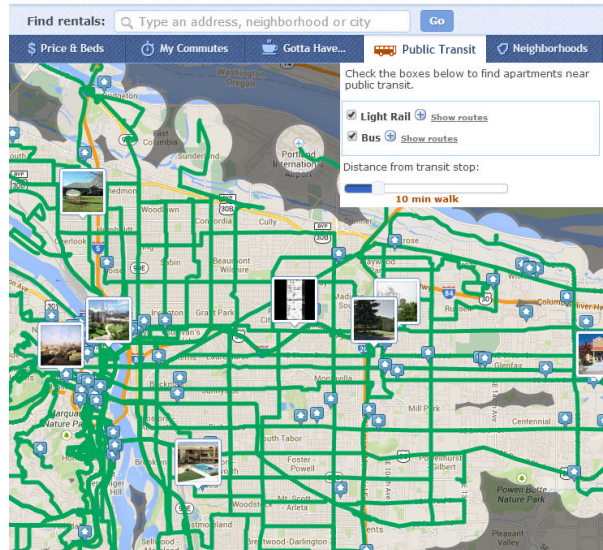

# Walk Score Apartment Finder

<http://www.walkscore.com/apartments>

Current as of March 2014

Search for apartments by commute time, near public transit, and near places like grocery stores, schools, and hospitals.

Customize your search: price, beds, neighborhood, etc.

Search by how you travel: car, bus, bike, or walk.

Walk Score® Get Scores Find Apartments Post Listings Professional

Walk Score® Cities & Neighborhoods Find Rentals Why It Matters Professional

Search for what's nearby.

Walk Score® Get Scores Find Apartments Post Listings Professional

Browse apartments near transit lines.

Walk Score® Get Scores Find Apartments Post Listings Professional

Find apartments by commute time.

# Getting started using Walk Score Apartment Finder

**Your neighborhood**

**Your travel time**

**Your destination**

**Your transportation mode**

**Your travel zone**

The screenshot shows the top section of the Walk Score Apartment Finder website. At the top, there are navigation links: "Get Scores", "Find Apartments", "Post Listings", and "Professional". Below this is a search bar with the text "Find rentals: Type an address, neighborhood or city" and a "Go" button. Underneath the search bar are three tabs: "\$ Price & Beds", "My Commutes", and "Gotta Have...". A dropdown menu is open under "My Commutes", showing "Mall 205" as the selected destination. To the right of the dropdown is a "Time:" slider set to "30 min" and a "By:" section with icons for bus, car, bicycle, and pedestrian. A "Go" button is to the right of these options. Below the search bar is a map showing a green travel zone around the destination. Several apartment listings are shown as blue pins on the map, each with a small thumbnail image.