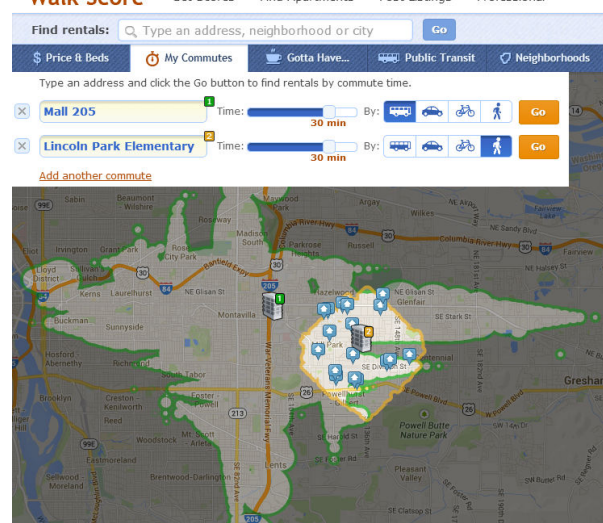

Customize your search: price, beds, neighborhood, etc.

Search by how you travel: car, bus, bike, or walk.

Walk Score® Get Scores Find Apartments Post Listings Professional

Walk Score® Cities & Neighborhoods Find Rentals Why It Matters Professional

Search for what's nearby.

Walk Score® Get Scores Find Apartments Post Listings Professional

Browse apartments near transit lines.

Walk Score® Get Scores Find Apartments Post Listings Professional

Find apartments by commute time.

Walk Score® Get Scores Find Apartments Post Listings Professional

Or multiple commute times.

# Getting started using Walk Score Apartment Finder

**Your neighborhood**

**Your travel time**

**Your destination**

**Your transportation mode**

**Your travel zone**

The screenshot shows the top section of the Walk Score Apartment Finder website. At the top, there are navigation links: "Get Scores", "Find Apartments", "Post Listings", and "Professional". Below this is a search bar with the text "Find rentals: Type an address, neighborhood or city" and a "Go" button. Underneath the search bar are three tabs: "\$ Price & Beds", "My Commutes", and "Gotta Have...". A dropdown menu is open under "My Commutes", showing "Mall 205" as the selected destination. To the right of the dropdown is a "Time:" slider set to "30 min" and a "By:" section with icons for bus, car, bicycle, and pedestrian. A "Go" button is to the right of these options. Below the search bar is a map showing a green travel zone around the destination. Several apartment listings are shown as blue pins on the map, each with a small thumbnail image.