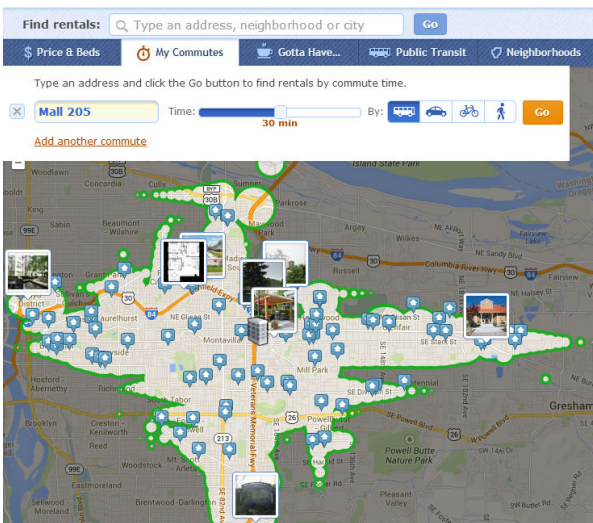

# Walk Score Apartment Finder

<http://www.walkscore.com/apartments>

Current as of March 2014

Search for apartments by commute time, near public transit, and near places like grocery stores, schools, and hospitals.

Customize your search: price, beds, neighborhood, etc.

Search by how you travel: car, bus, bike, or walk.

Walk Score® Get Scores Find Apartments Post Listings Professional

Walk Score® Cities & Neighborhoods Find Rentals Why It Matters Professional

Search for what's nearby.

Walk Score® Get Scores Find Apartments Post Listings Professional

Browse apartments near transit lines.

Walk Score® Get Scores Find Apartments Post Listings Professional

Find apartments by commute time.

# Getting started using Walk Score Apartment Finder

**Your neighborhood**

**Your travel time**

**Your destination**

**Your transportation mode**

**Your travel zone**

The screenshot shows the top section of the Walk Score Apartment Finder website. At the top, there are navigation links: "Get Scores", "Find Apartments", "Post Listings", and "Professional". Below this is a search bar with the text "Find rentals: Type an address, neighborhood or city" and a "Go" button. Underneath the search bar are three tabs: "\$ Price & Beds", "My Commutes", and "Gotta Have...". A dropdown menu is open under "My Commutes", showing "Mall 205" as the selected destination. To the right of the dropdown is a "Time:" slider set to "30 min" and a "By:" section with icons for bus, car, bicycle, and pedestrian. A "Go" button is to the right of these options. Below the search bar is a map showing a green travel zone around the destination. Several apartment listings are shown as blue pins on the map, each with a small thumbnail image.