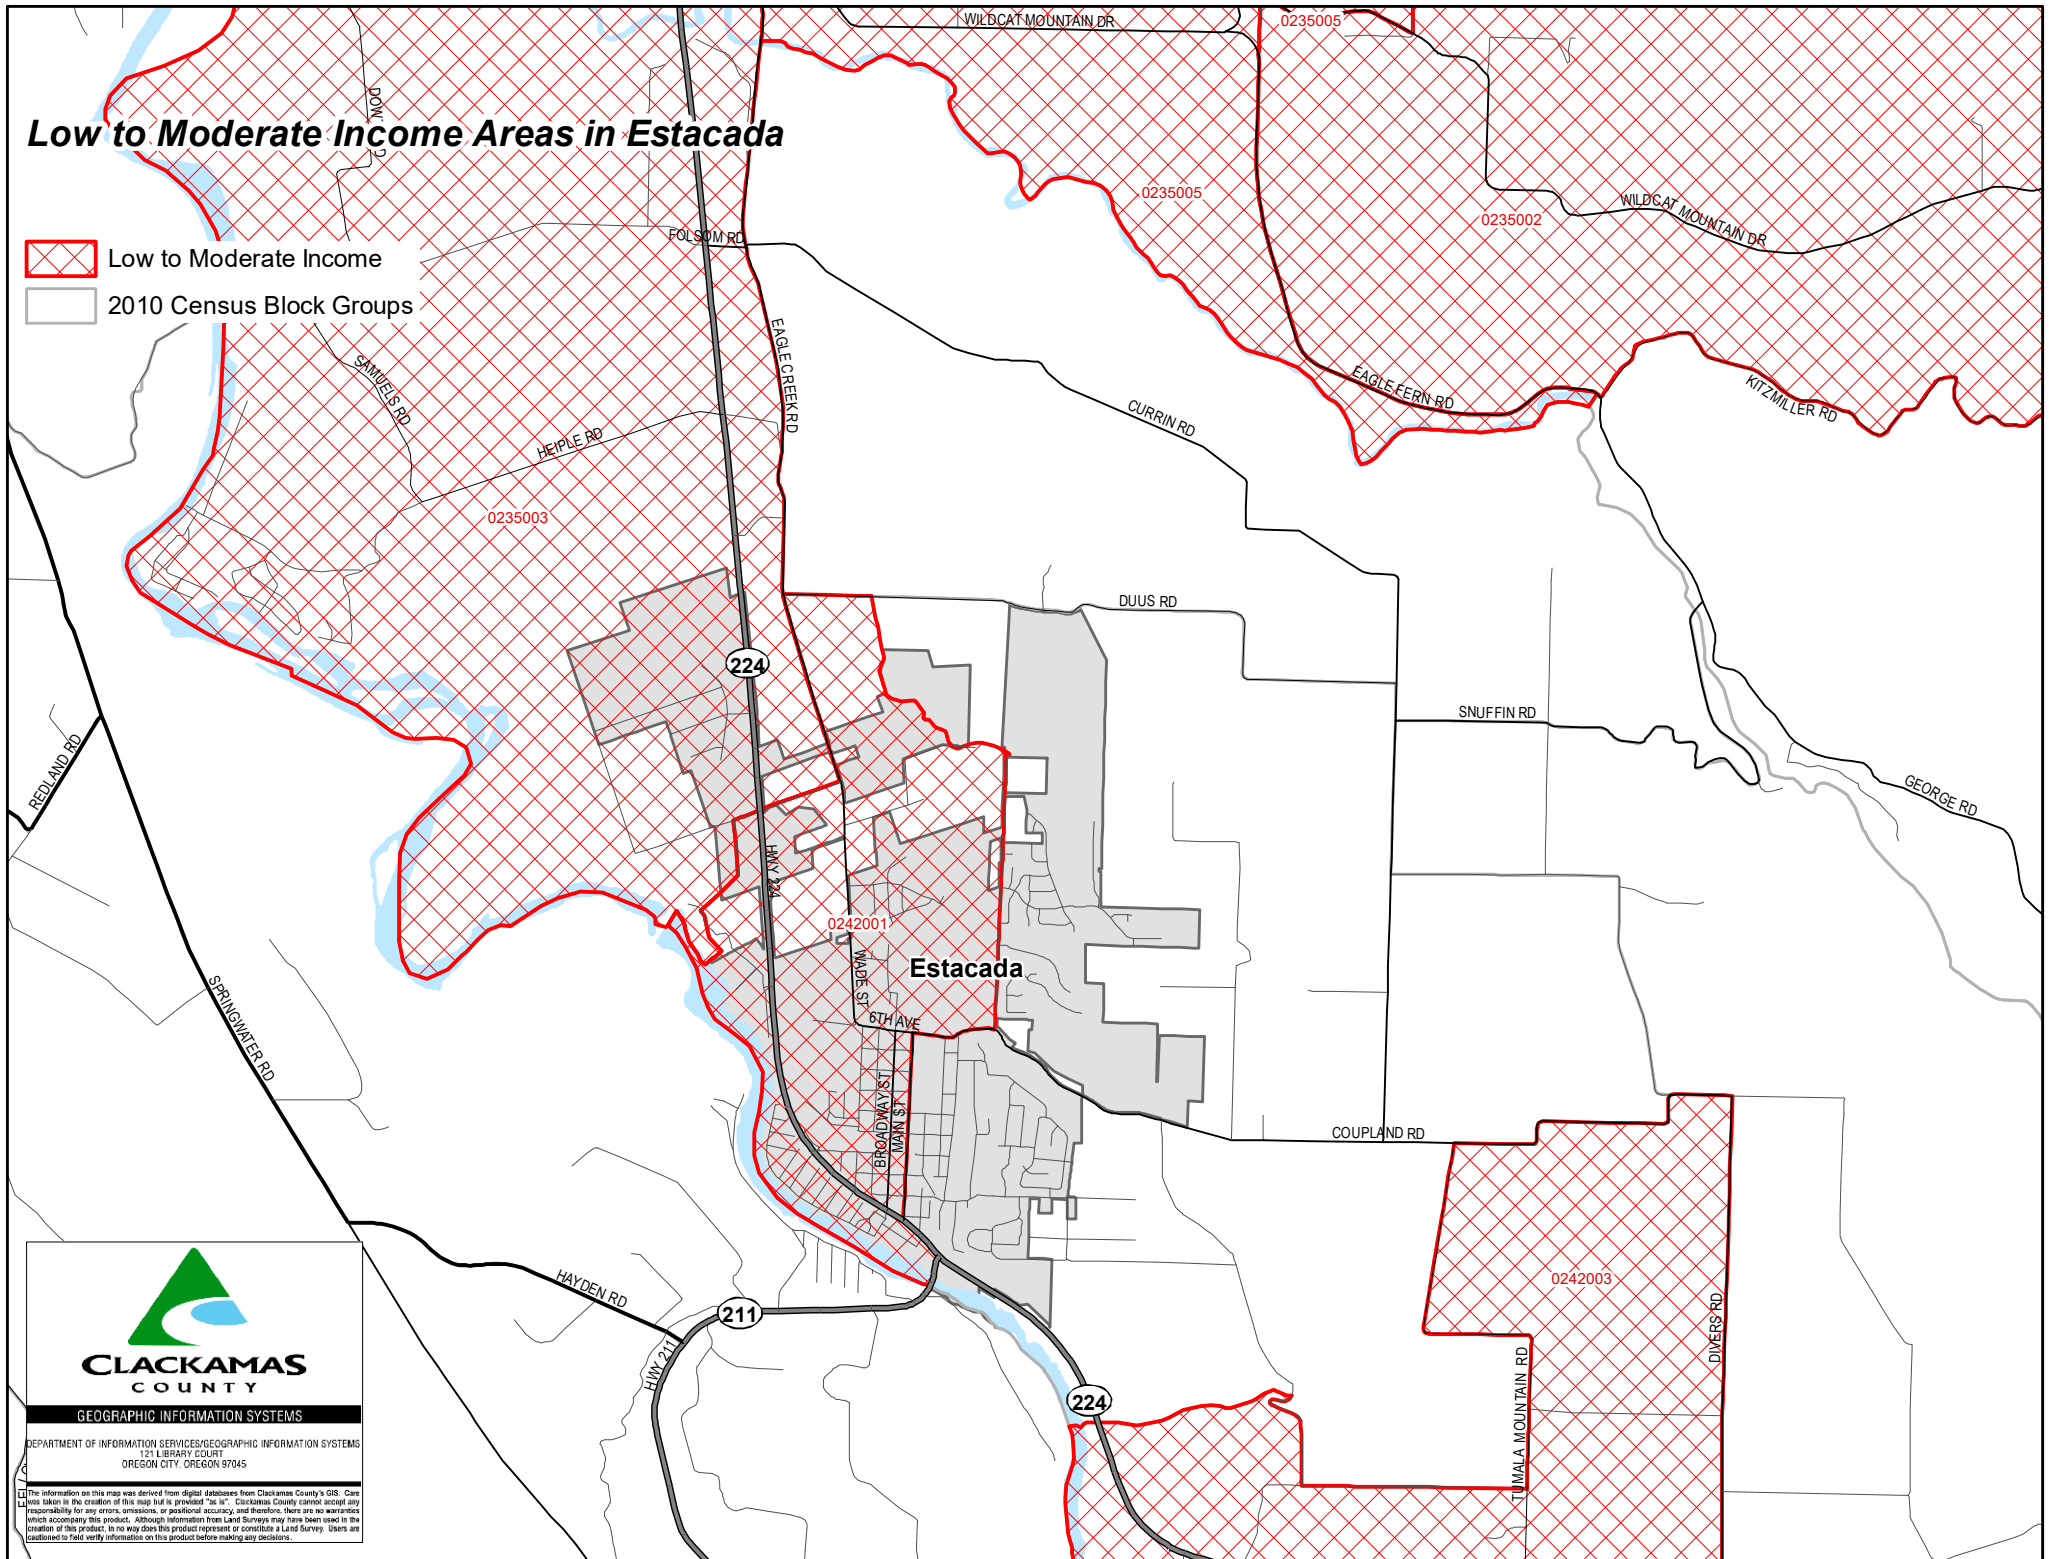

Low to Moderate Income Areas in Estacada

-  Low to Moderate Income
-  2010 Census Block Groups

CLACKAMAS COUNTY
GEOGRAPHIC INFORMATION SYSTEMS

DEPARTMENT OF INFORMATION SERVICES/GEOGRAPHIC INFORMATION SYSTEMS
171 LIBRARY COURT
OREGON CITY, OREGON 97045

The information on this map was derived from digital databases from Clackamas County's GIS. Care was taken in the creation of this map but is provided "as is". Clackamas County cannot accept any responsibility for any errors, omissions, or positional accuracy, and therefore, there are no warranties which accompany this product. Although information from Land Surveys may have been used in the creation of this product, in no way does this product represent or constitute a Land Survey. Users are cautioned to field verify information on this product before making any decisions.