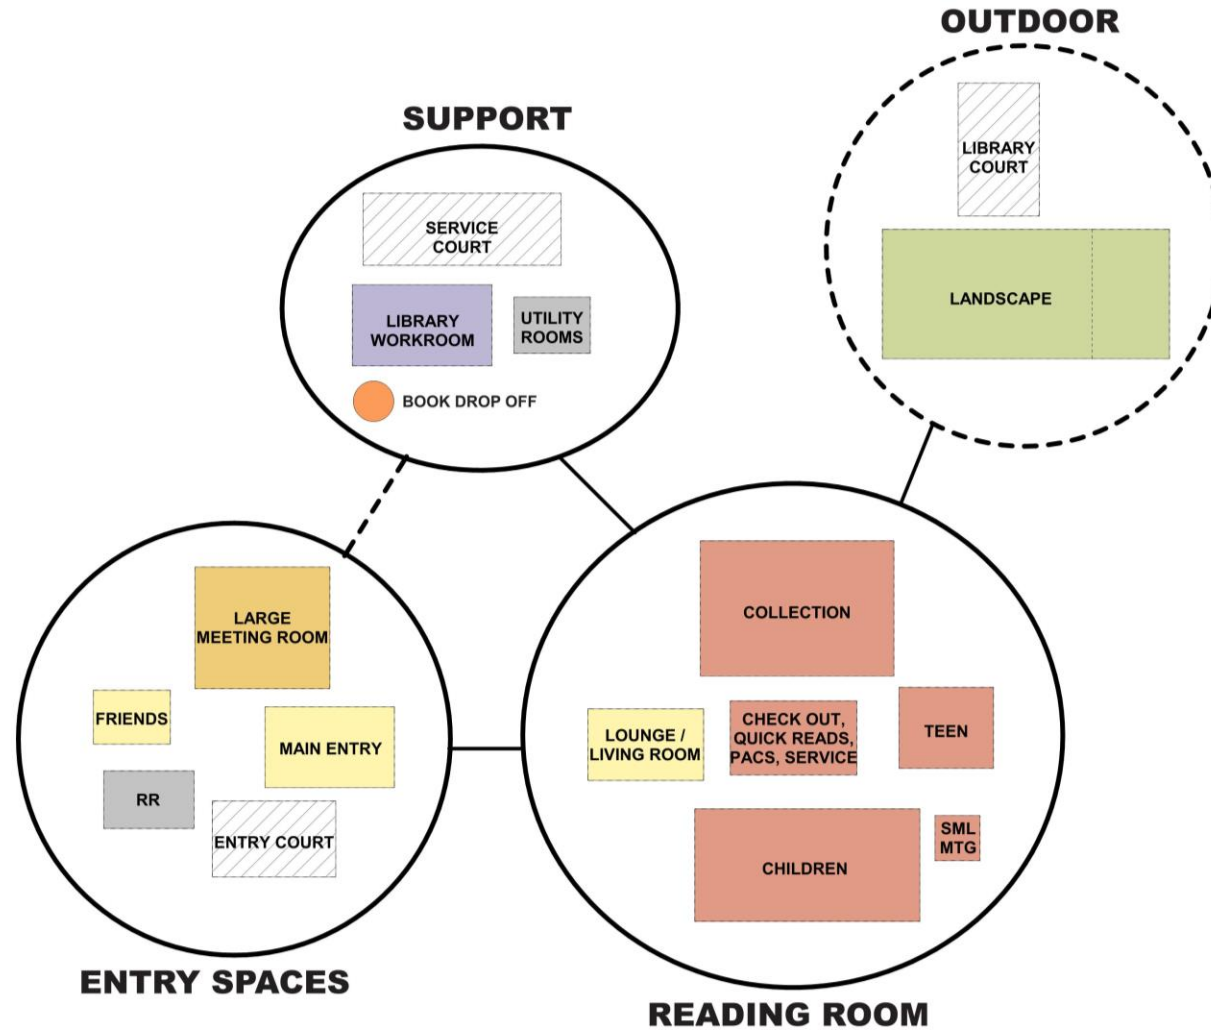

LEGEND

- pedestrian
- bike
- bus
- bus stop

ZONING GLADSTONE LIBRARY

LEGEND

- C2**
community commercial
- R5**
single family residential

SITE CONTEXT

GLADSTONE LIBRARY

CLIMATE GLADSTONE LIBRARY

PROGRAM ANALYSIS

GLADSTONE LIBRARY SITE

AFFINITY DIAGRAM GLADSTONE LIBRARY

SITE BLOCK DIAGRAMS GLADSTONE LIBRARY