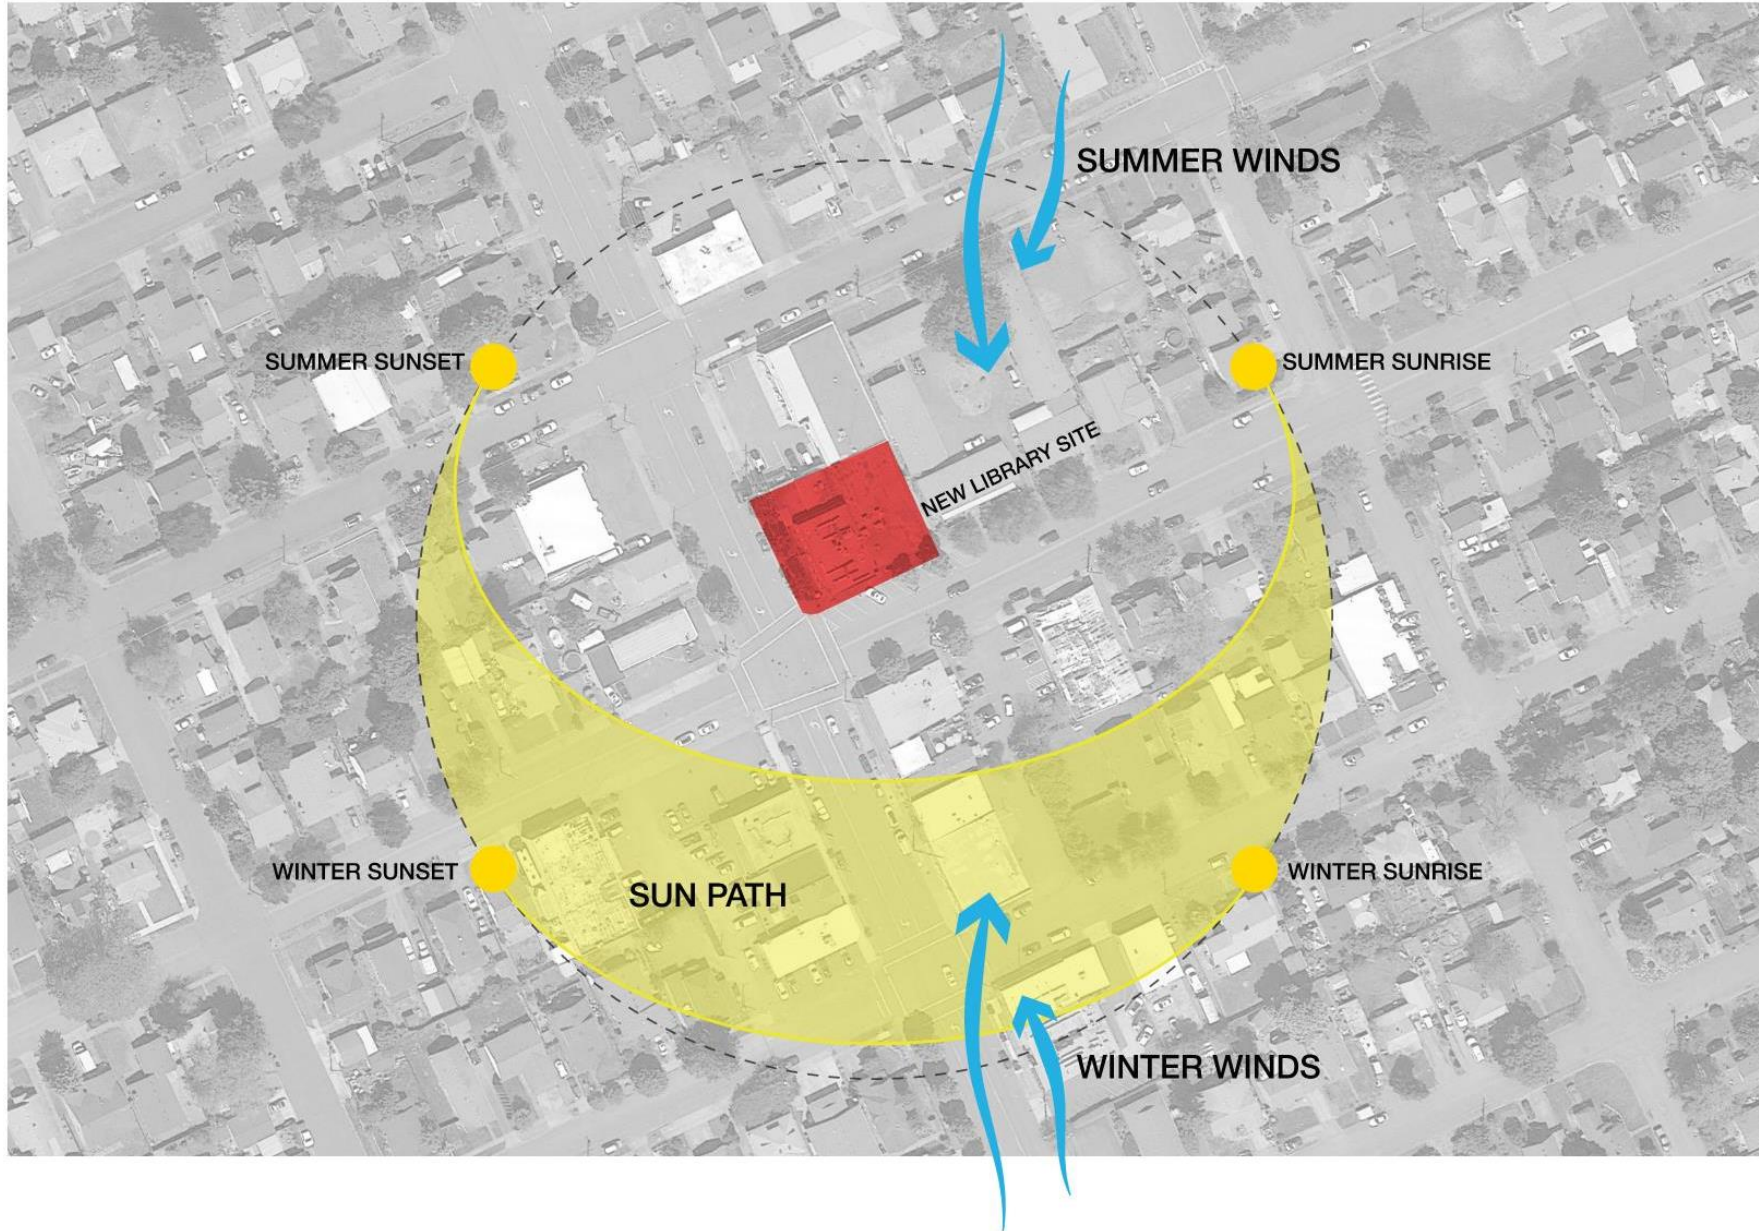

LEGEND

- pedestrian
- bike
- bus
- bus stop

ZONING GLADSTONE LIBRARY

LEGEND

- C2**
community commercial
- R5**
single family residential

SITE CONTEXT

GLADSTONE LIBRARY

CLIMATE GLADSTONE LIBRARY