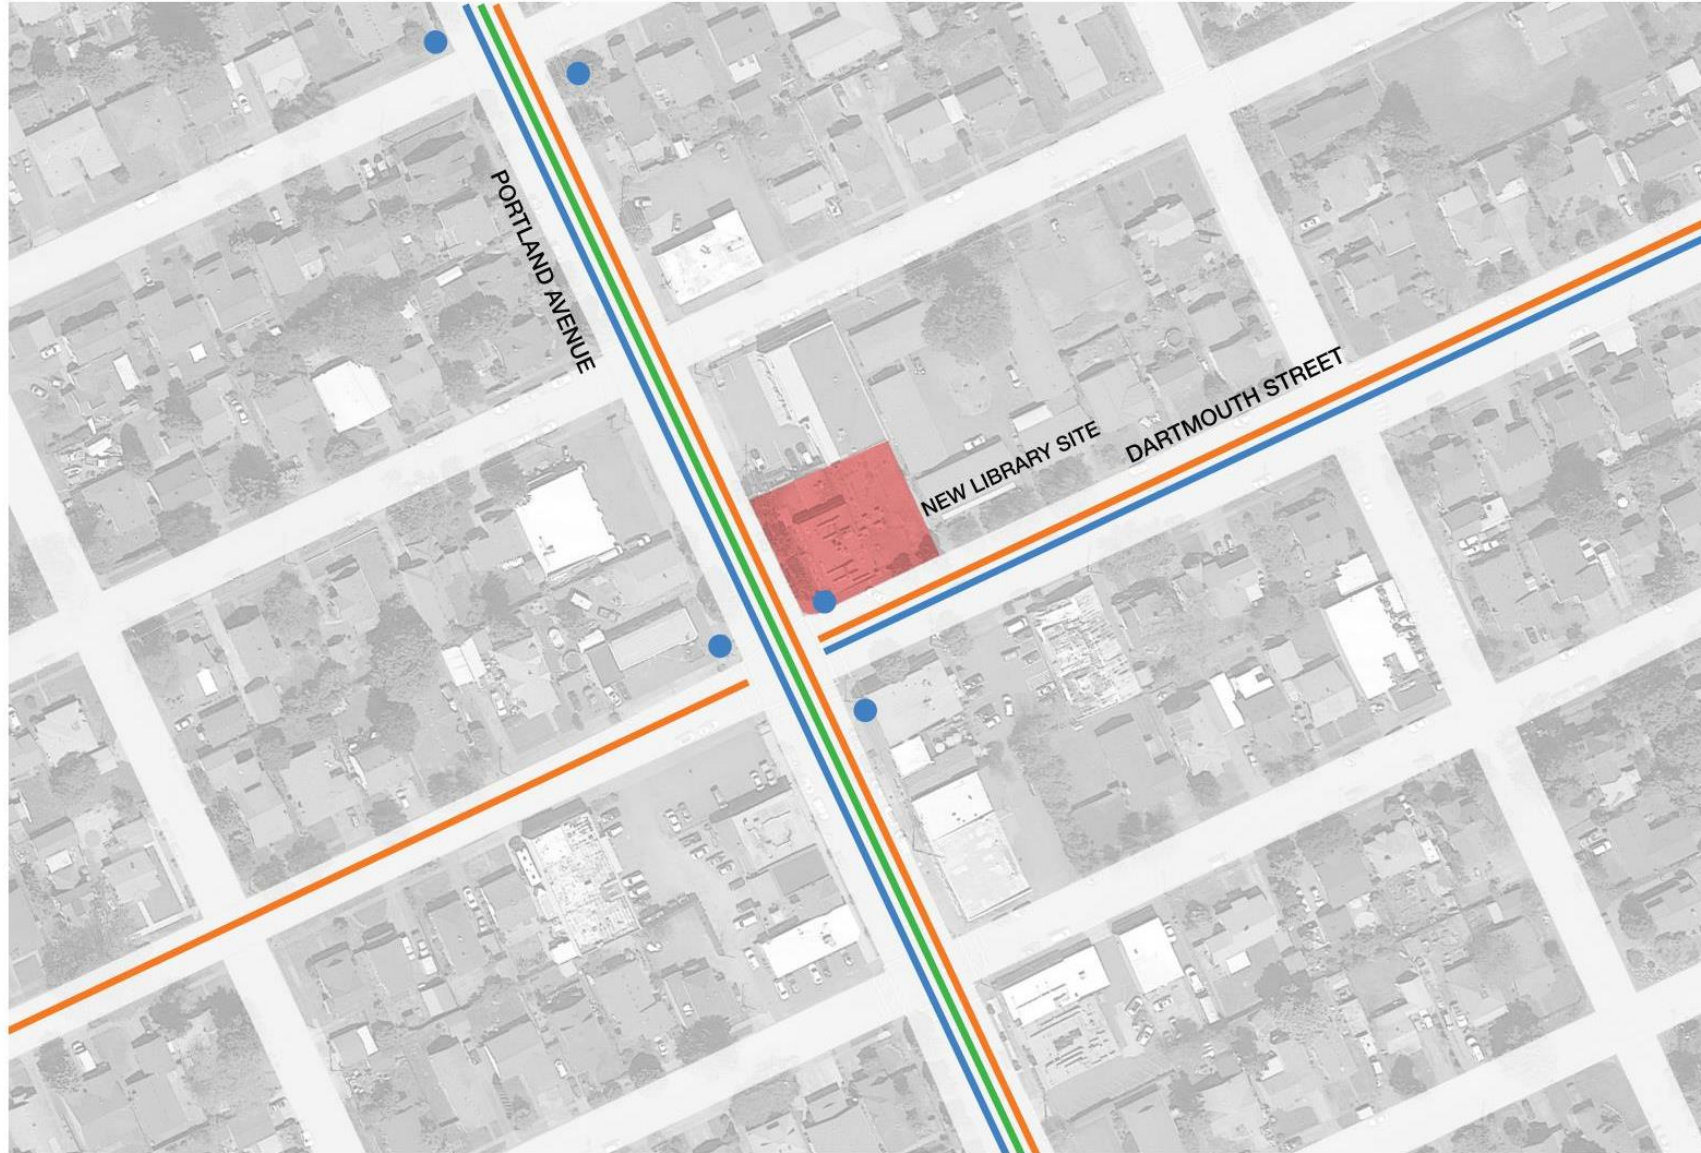

LEGEND

- pedestrian
- bike
- bus
- bus stop

ZONING GLADSTONE LIBRARY

LEGEND

- C2**
community commercial
- R5**
single family residential

SITE CONTEXT

GLADSTONE LIBRARY

CLIMATE GLADSTONE LIBRARY