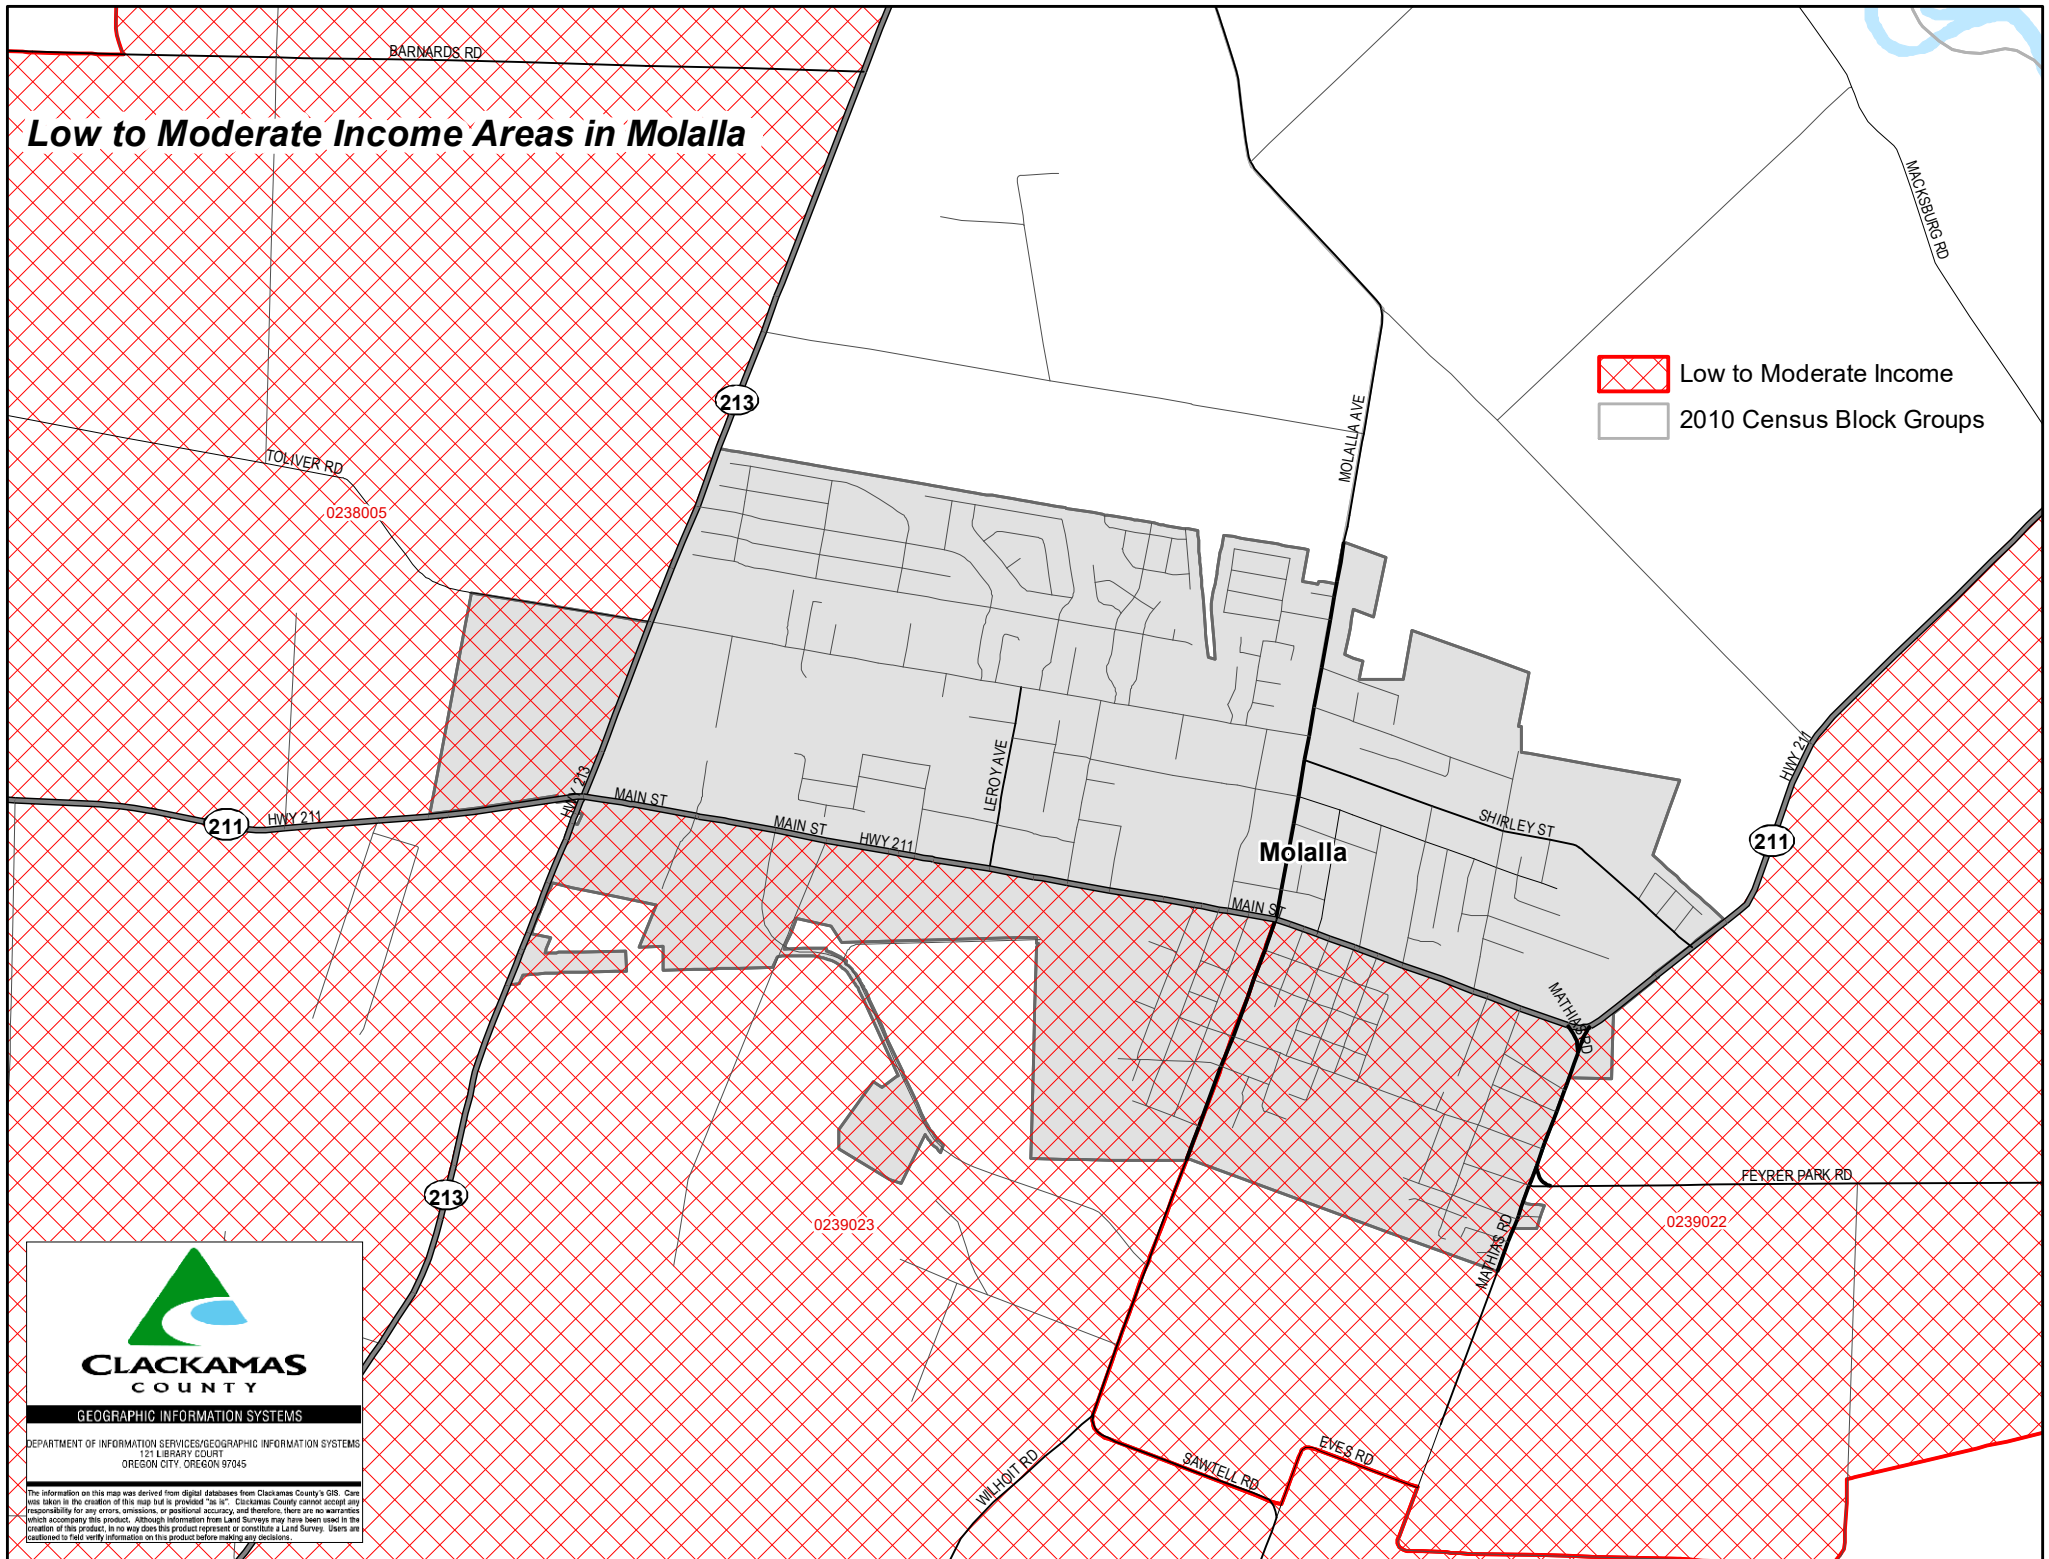

Low to Moderate Income Areas in Molalla

Low to Moderate Income
 2010 Census Block Groups

CLACKAMAS COUNTY
GEOGRAPHIC INFORMATION SYSTEMS
DEPARTMENT OF INFORMATION SERVICES/GEOGRAPHIC INFORMATION SYSTEMS
171 LIBRARY COURT
OREGON CITY, OREGON 97045