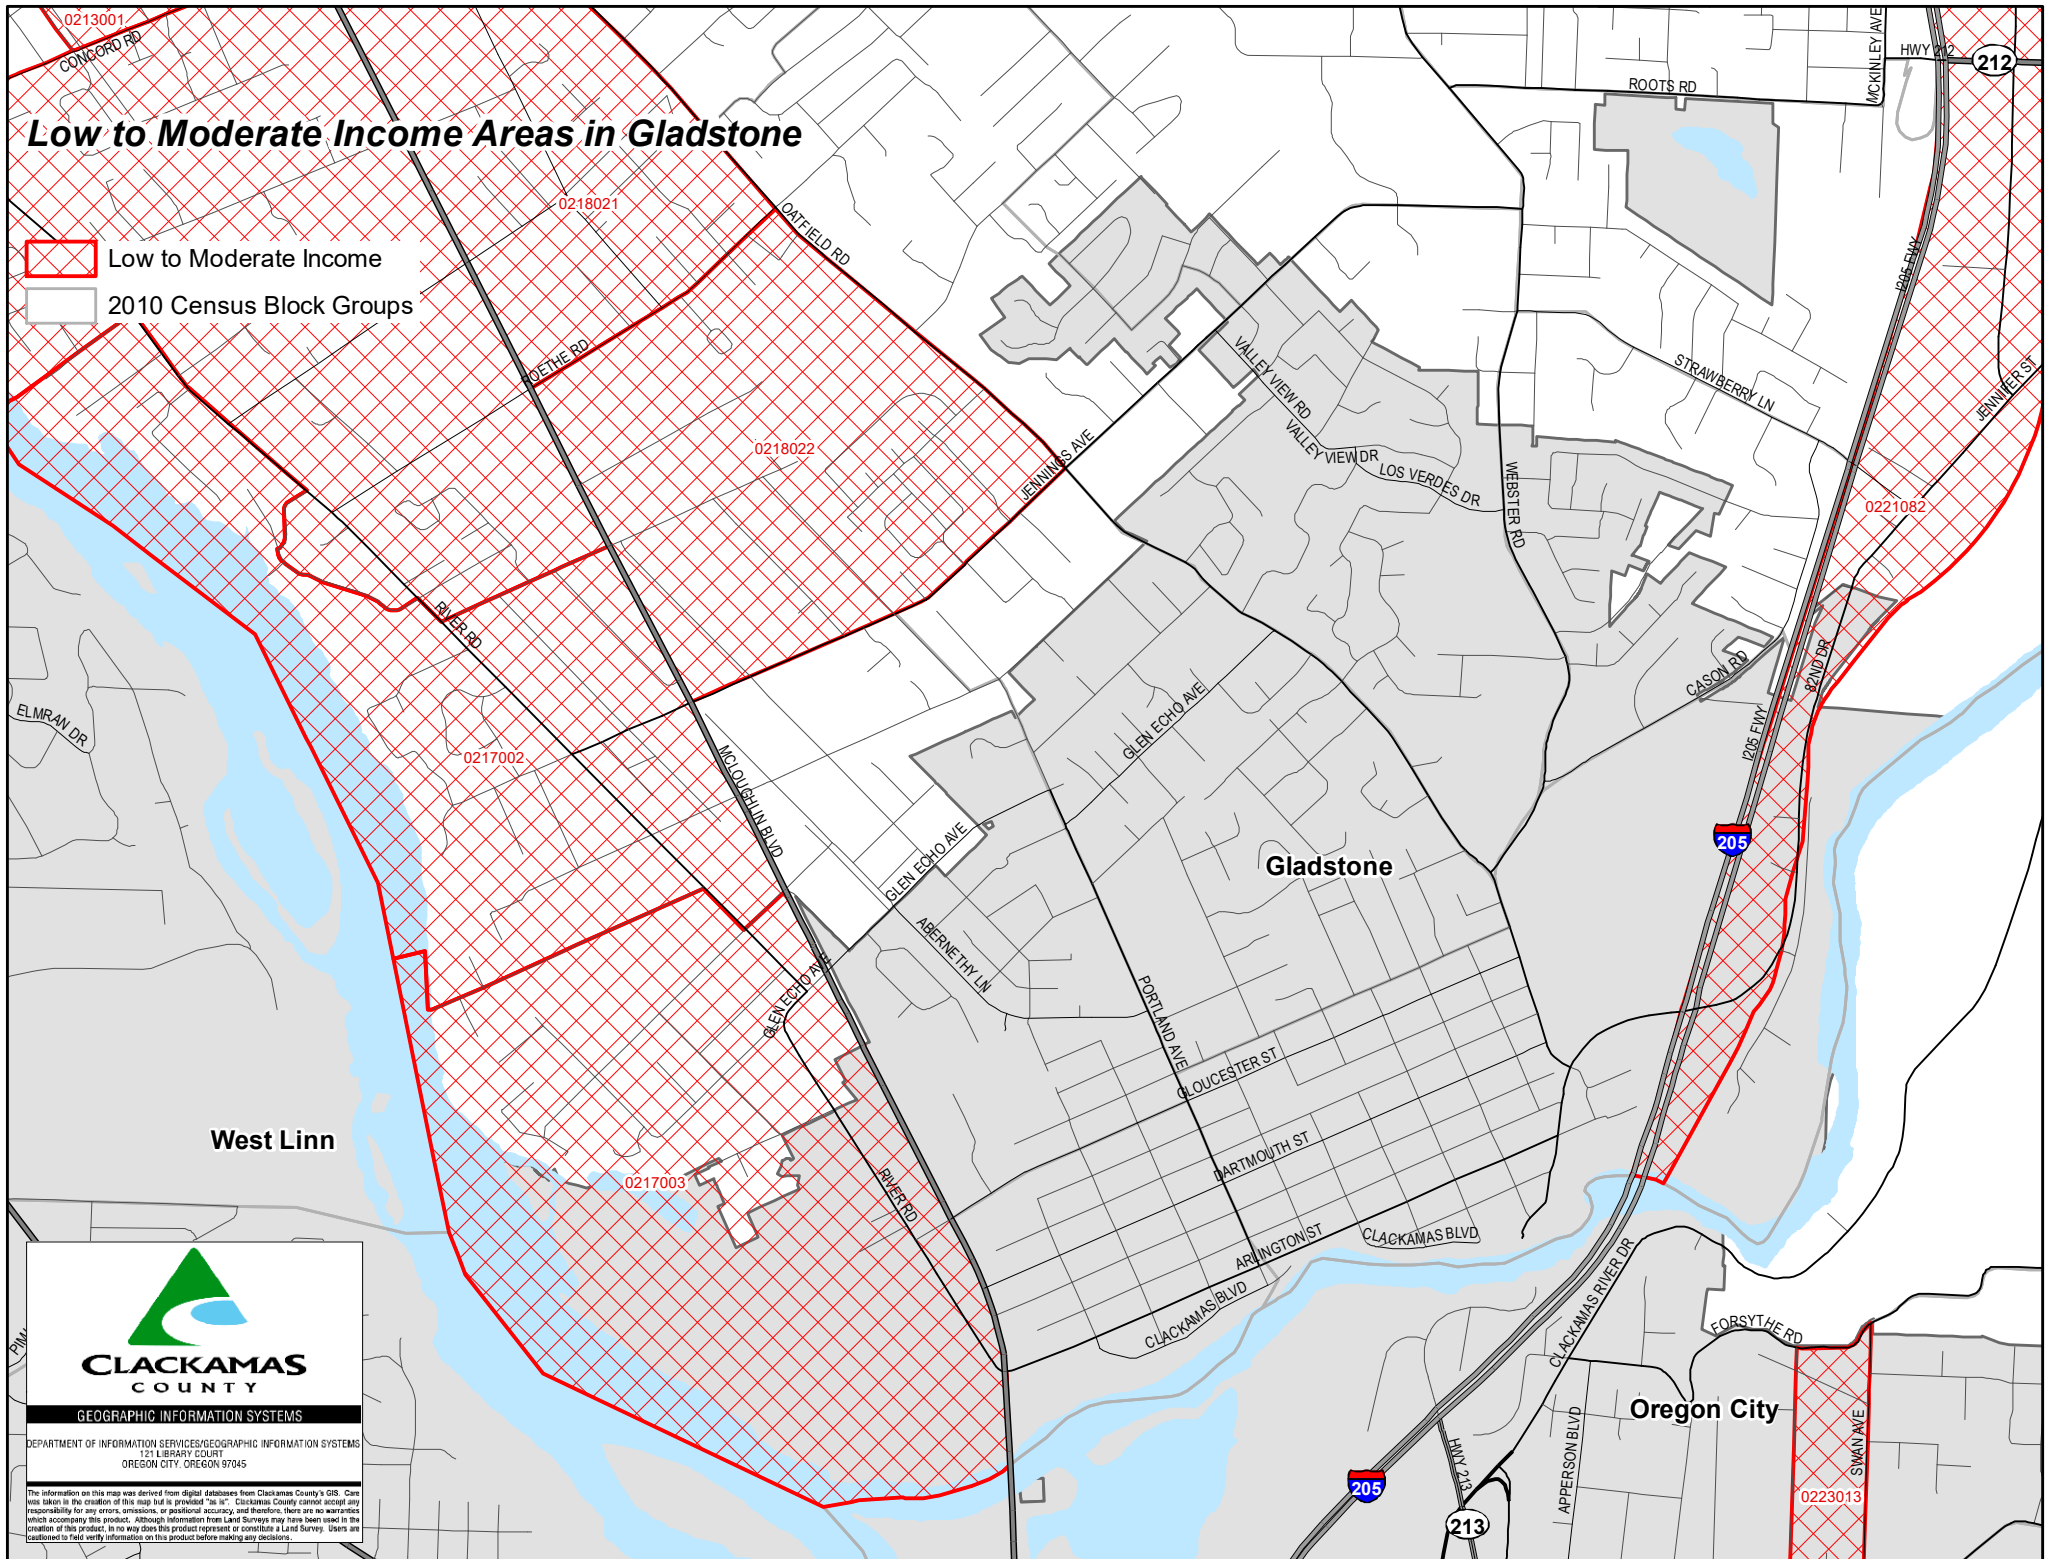

Low to Moderate Income Areas in Gladstone

-  Low to Moderate Income
-  2010 Census Block Groups

CLACKAMAS COUNTY
GEOGRAPHIC INFORMATION SYSTEMS

DEPARTMENT OF INFORMATION SERVICES/GEOGRAPHIC INFORMATION SYSTEMS
121 LIBRARY COURT
OREGON CITY, OREGON 97045

The information on this map was derived from digital databases from Clackamas County's GIS. Care was taken in the creation of this map but is provided "as is". Clackamas County cannot accept any responsibility for any errors, omissions, or positional accuracy, and therefore, there are no warranties which accompany this product. Although information from Land Surveys may have been used in the creation of this product, in no way does this product represent or constitute a Land Survey. Users are cautioned to field verify information on this product before making any decisions.