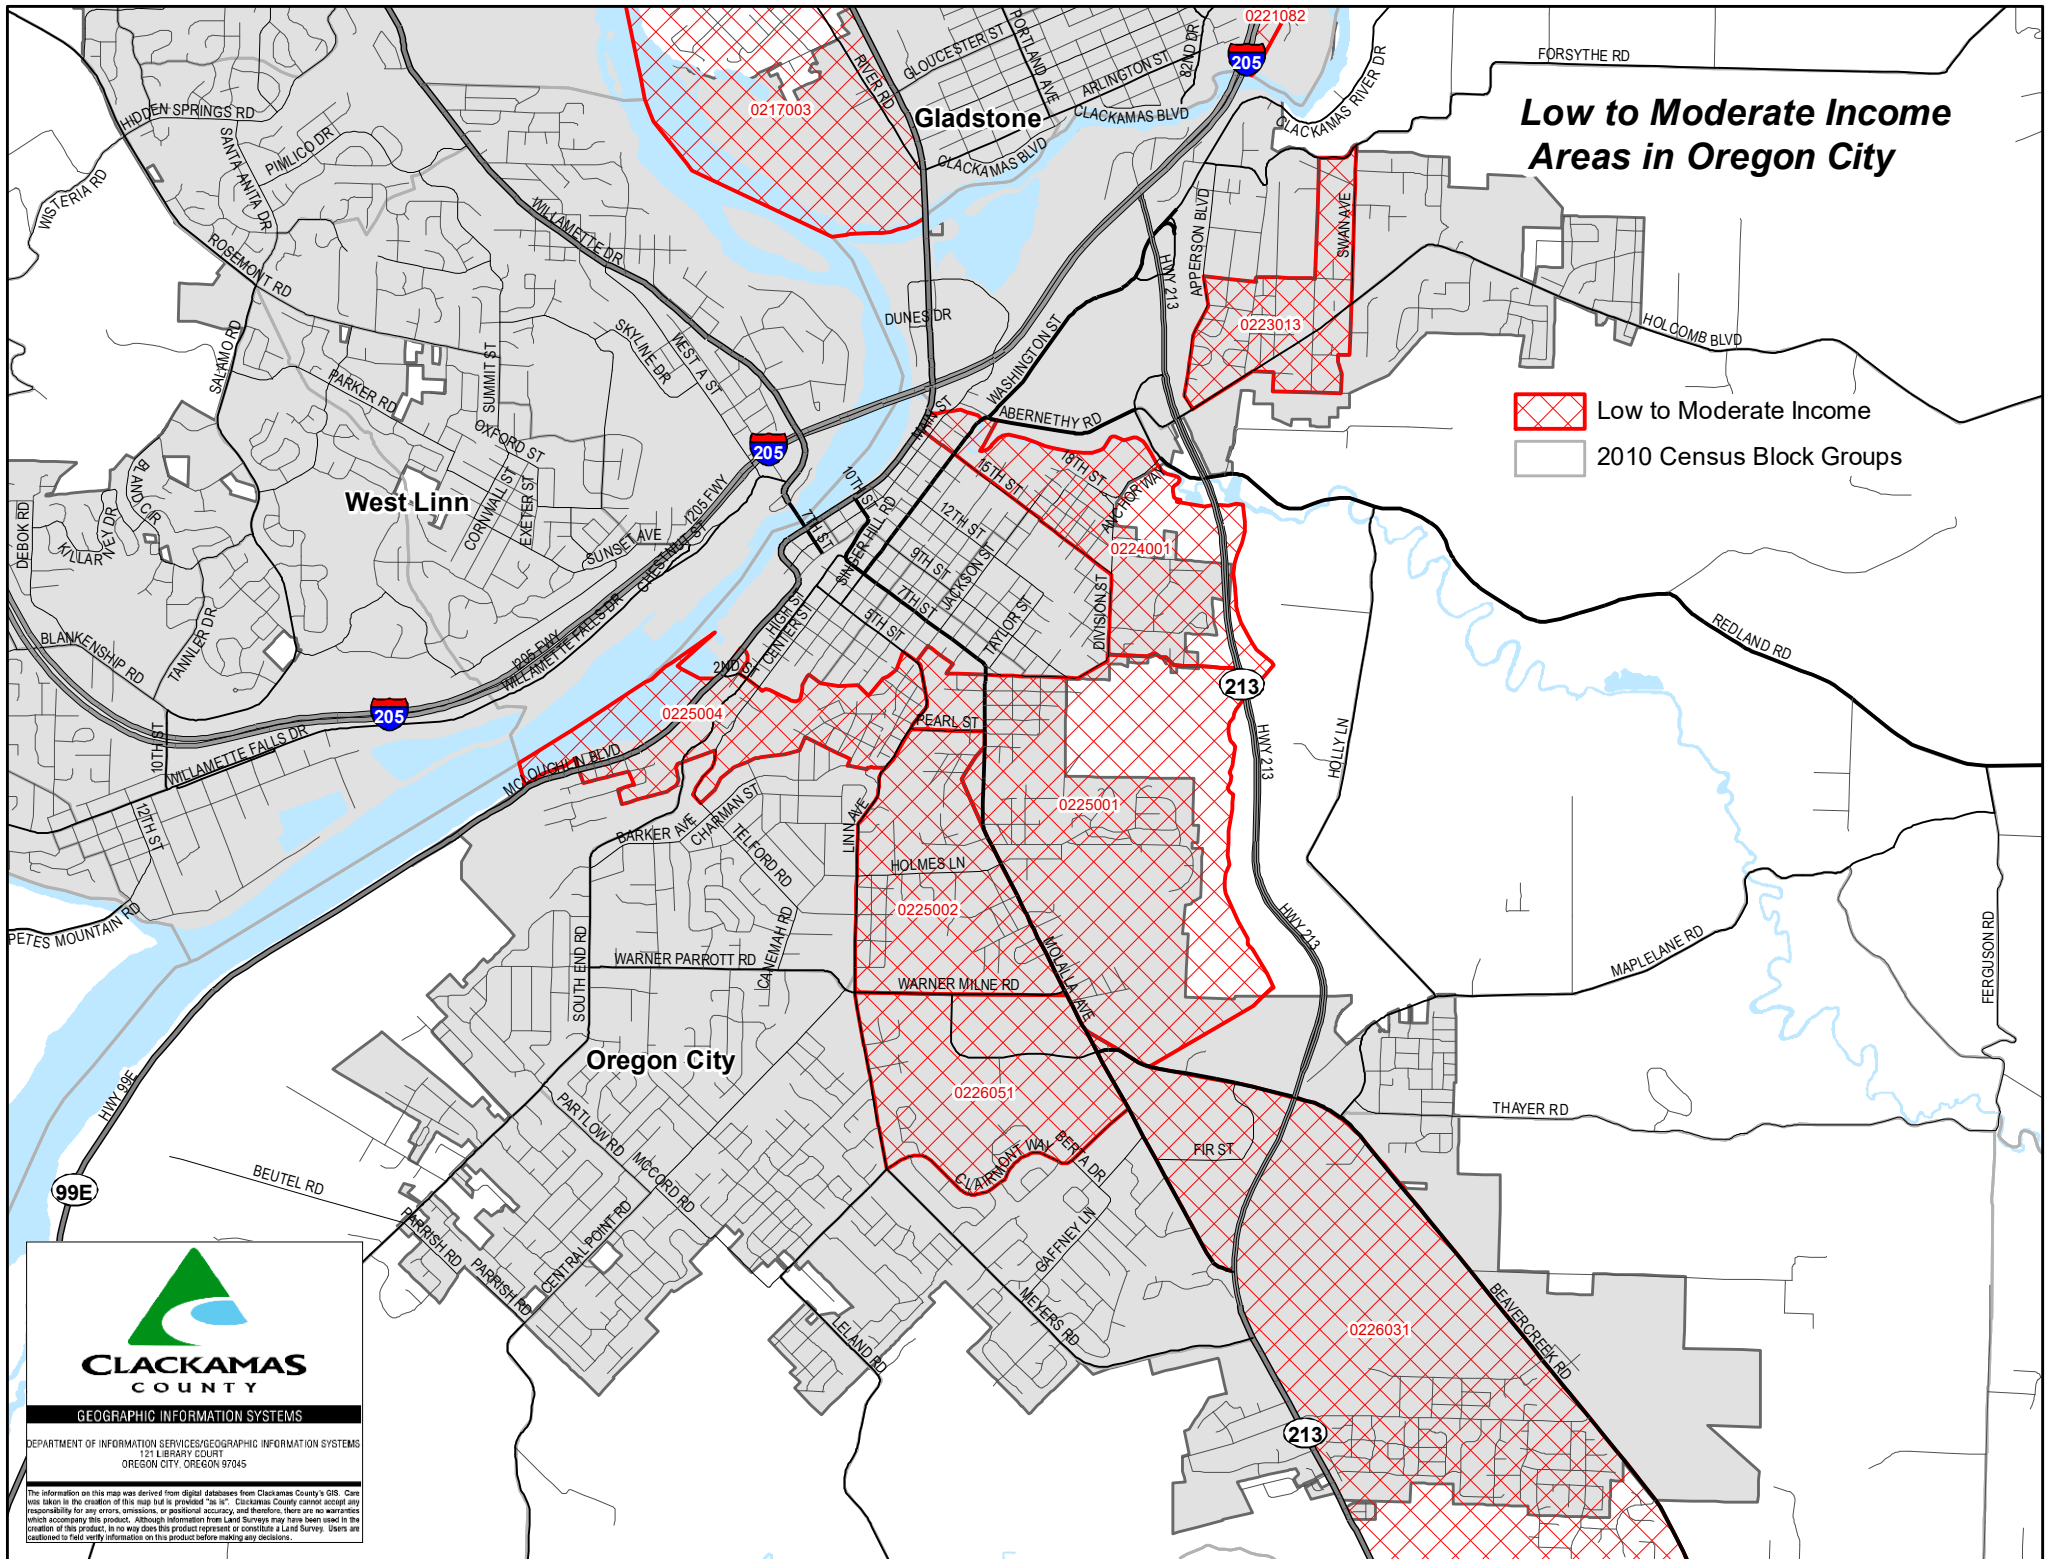

# Low to Moderate Income Areas in Oregon City

 Low to Moderate Income  
 2010 Census Block Groups

**CLACKAMAS COUNTY**

GEOGRAPHIC INFORMATION SYSTEMS

DEPARTMENT OF INFORMATION SERVICES/GEOGRAPHIC INFORMATION SYSTEMS  
 171 LIBRARY COURT  
 OREGON CITY, OREGON 97045

The information on this map was derived from digital databases from Clackamas County's GIS. Care was taken in the creation of this map but is provided "as is". Clackamas County cannot accept any responsibility for any errors, omissions, or positional accuracy, and therefore, there are no warranties which accompany this product. Although information from Land Surveys may have been used in the creation of this product, in no way does this product represent or constitute a Land Survey. Users are cautioned to field verify information on this product before making any decisions.