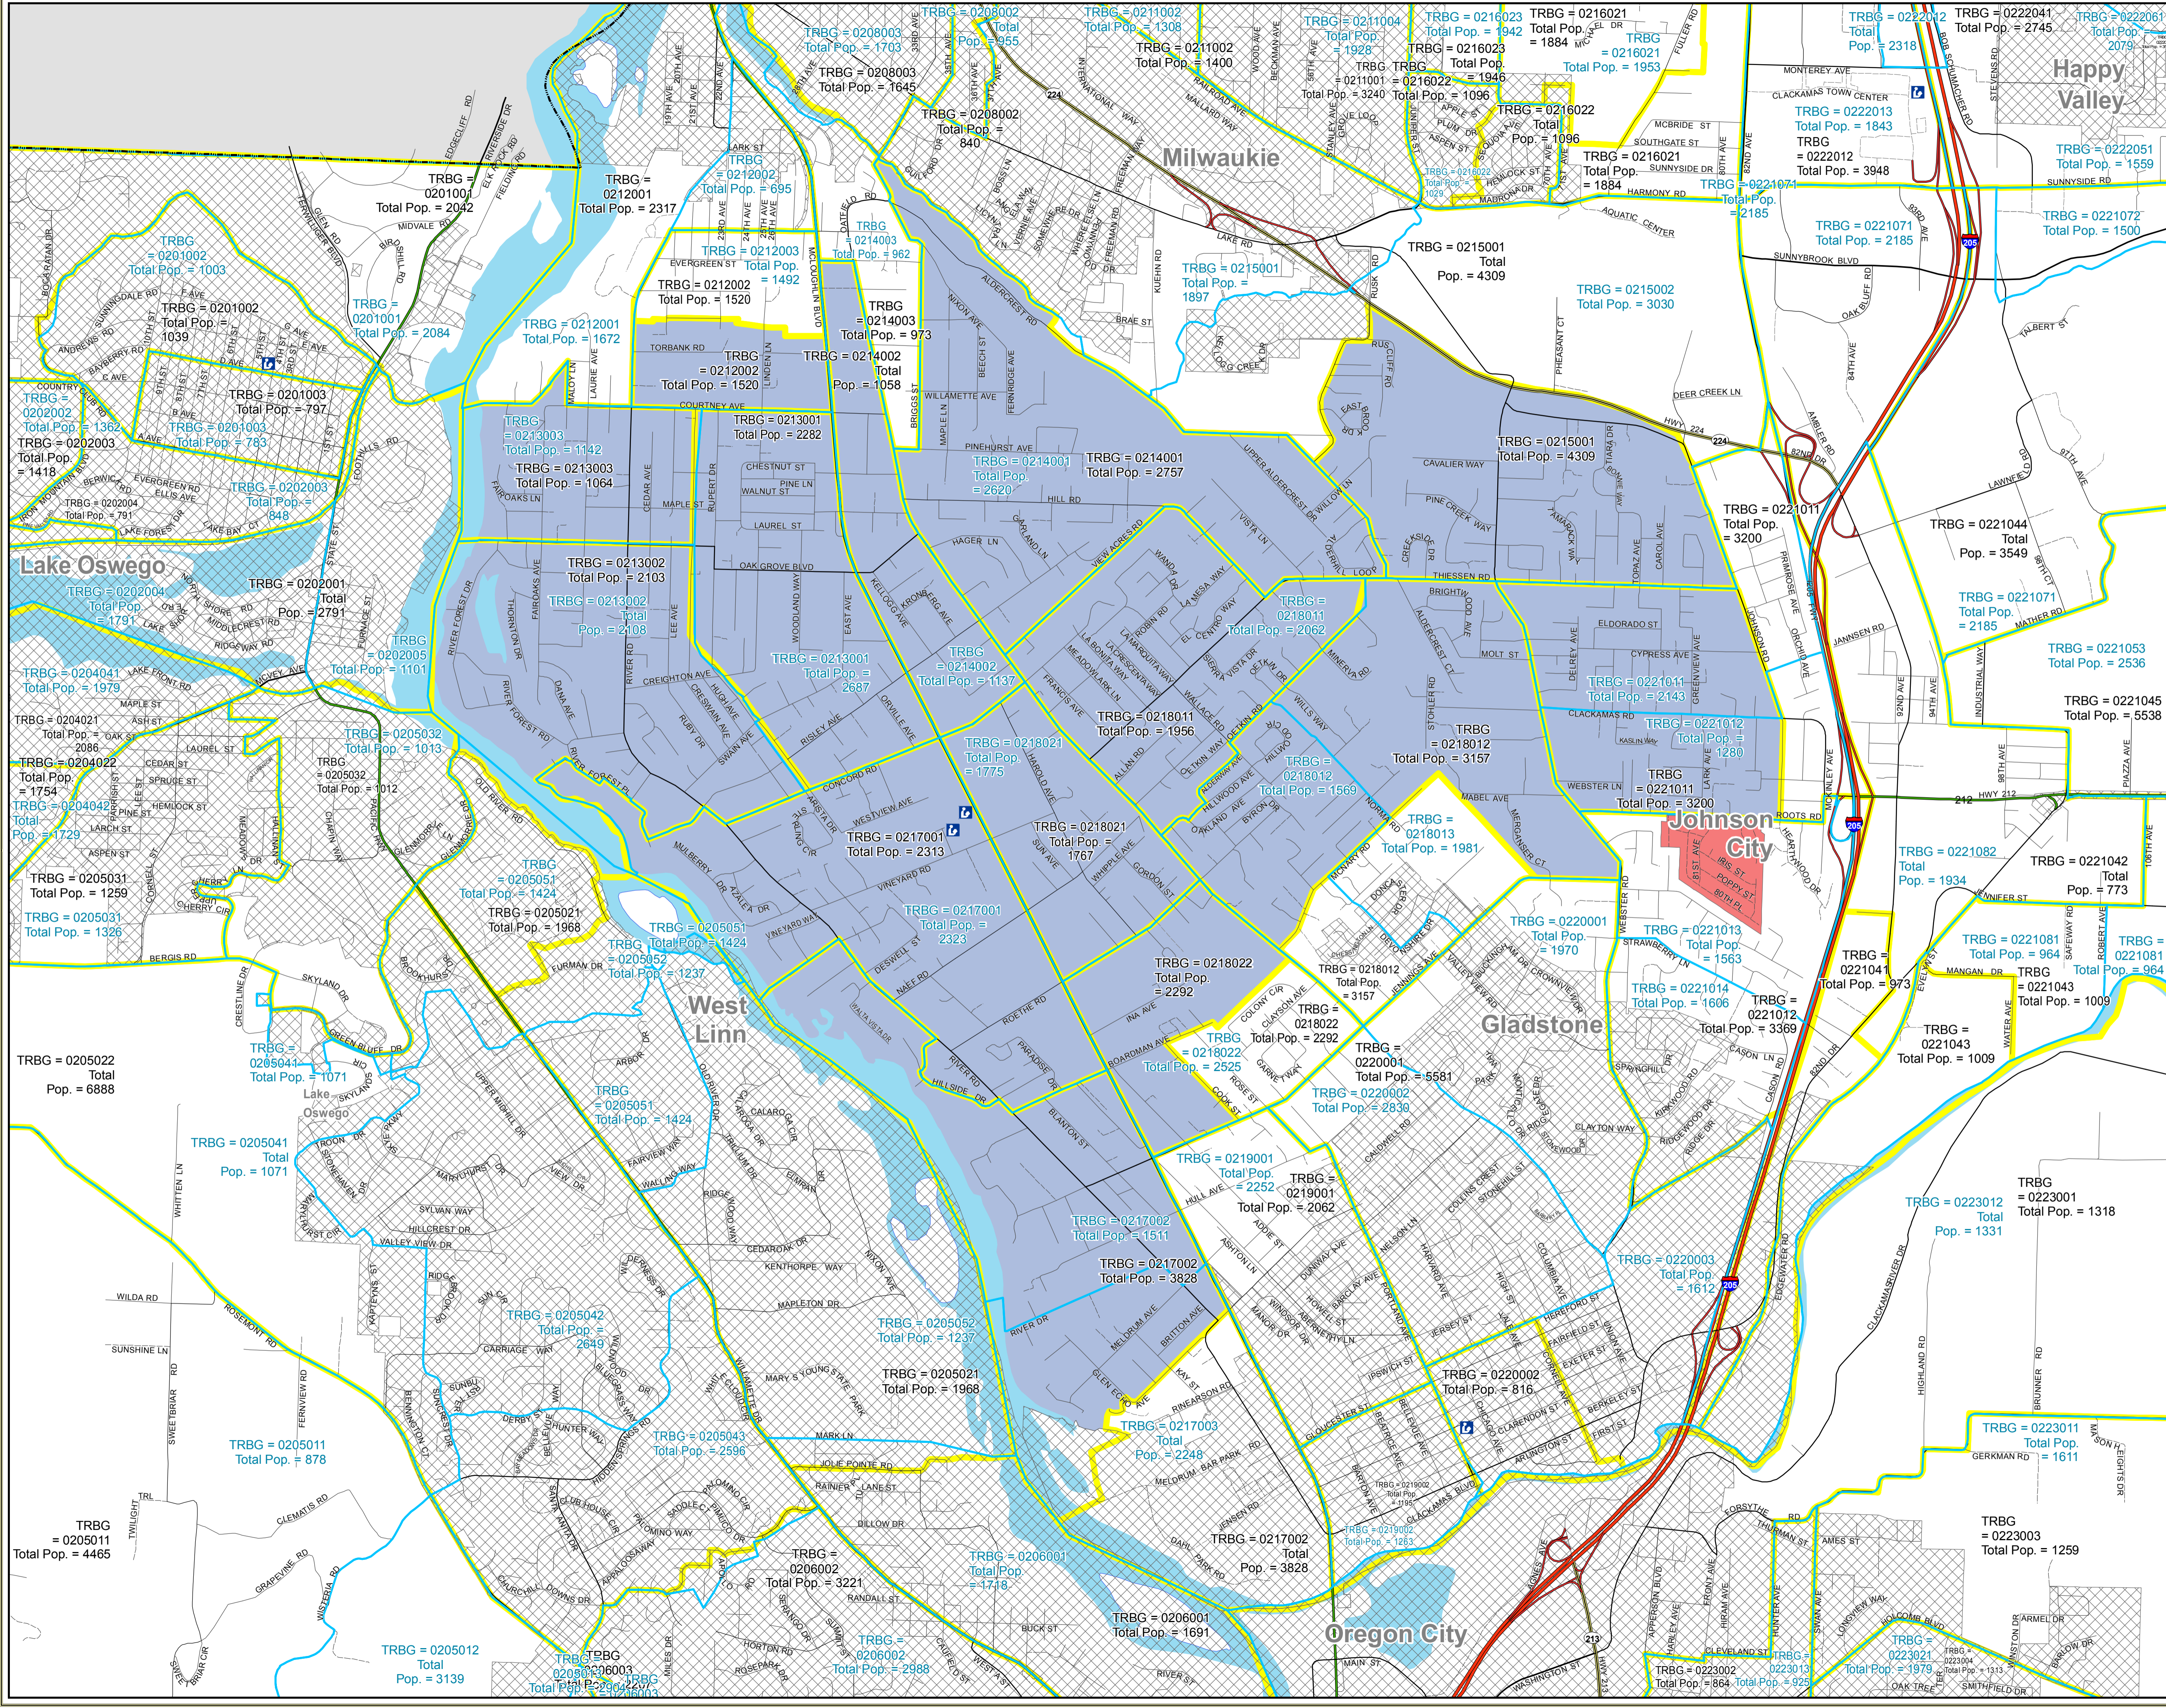

# Oak Lodge Library Service Area (Library District) - No New GL Built

- ### Legend
- Places**
- County Courthouse
  - City Hall
  - Hospital
  - Airport
  - Park / Recreation
  - Golf Course
  - Boat Launch
  - Winter Recreation
  - Cemetery
  - Library
  - Ferry Crossing
  - Swimming
  - Oregon Trail Interp. Center
- Boundaries**
- City Not Included
  - City Boundary
  - Year 2000 Tract Block Groups
  - Year 2010 Tract Block Groups

- Boundaries**
- City Not Included
  - City Boundary
  - Year 2000 Tract Block Groups
  - Year 2010 Tract Block Groups