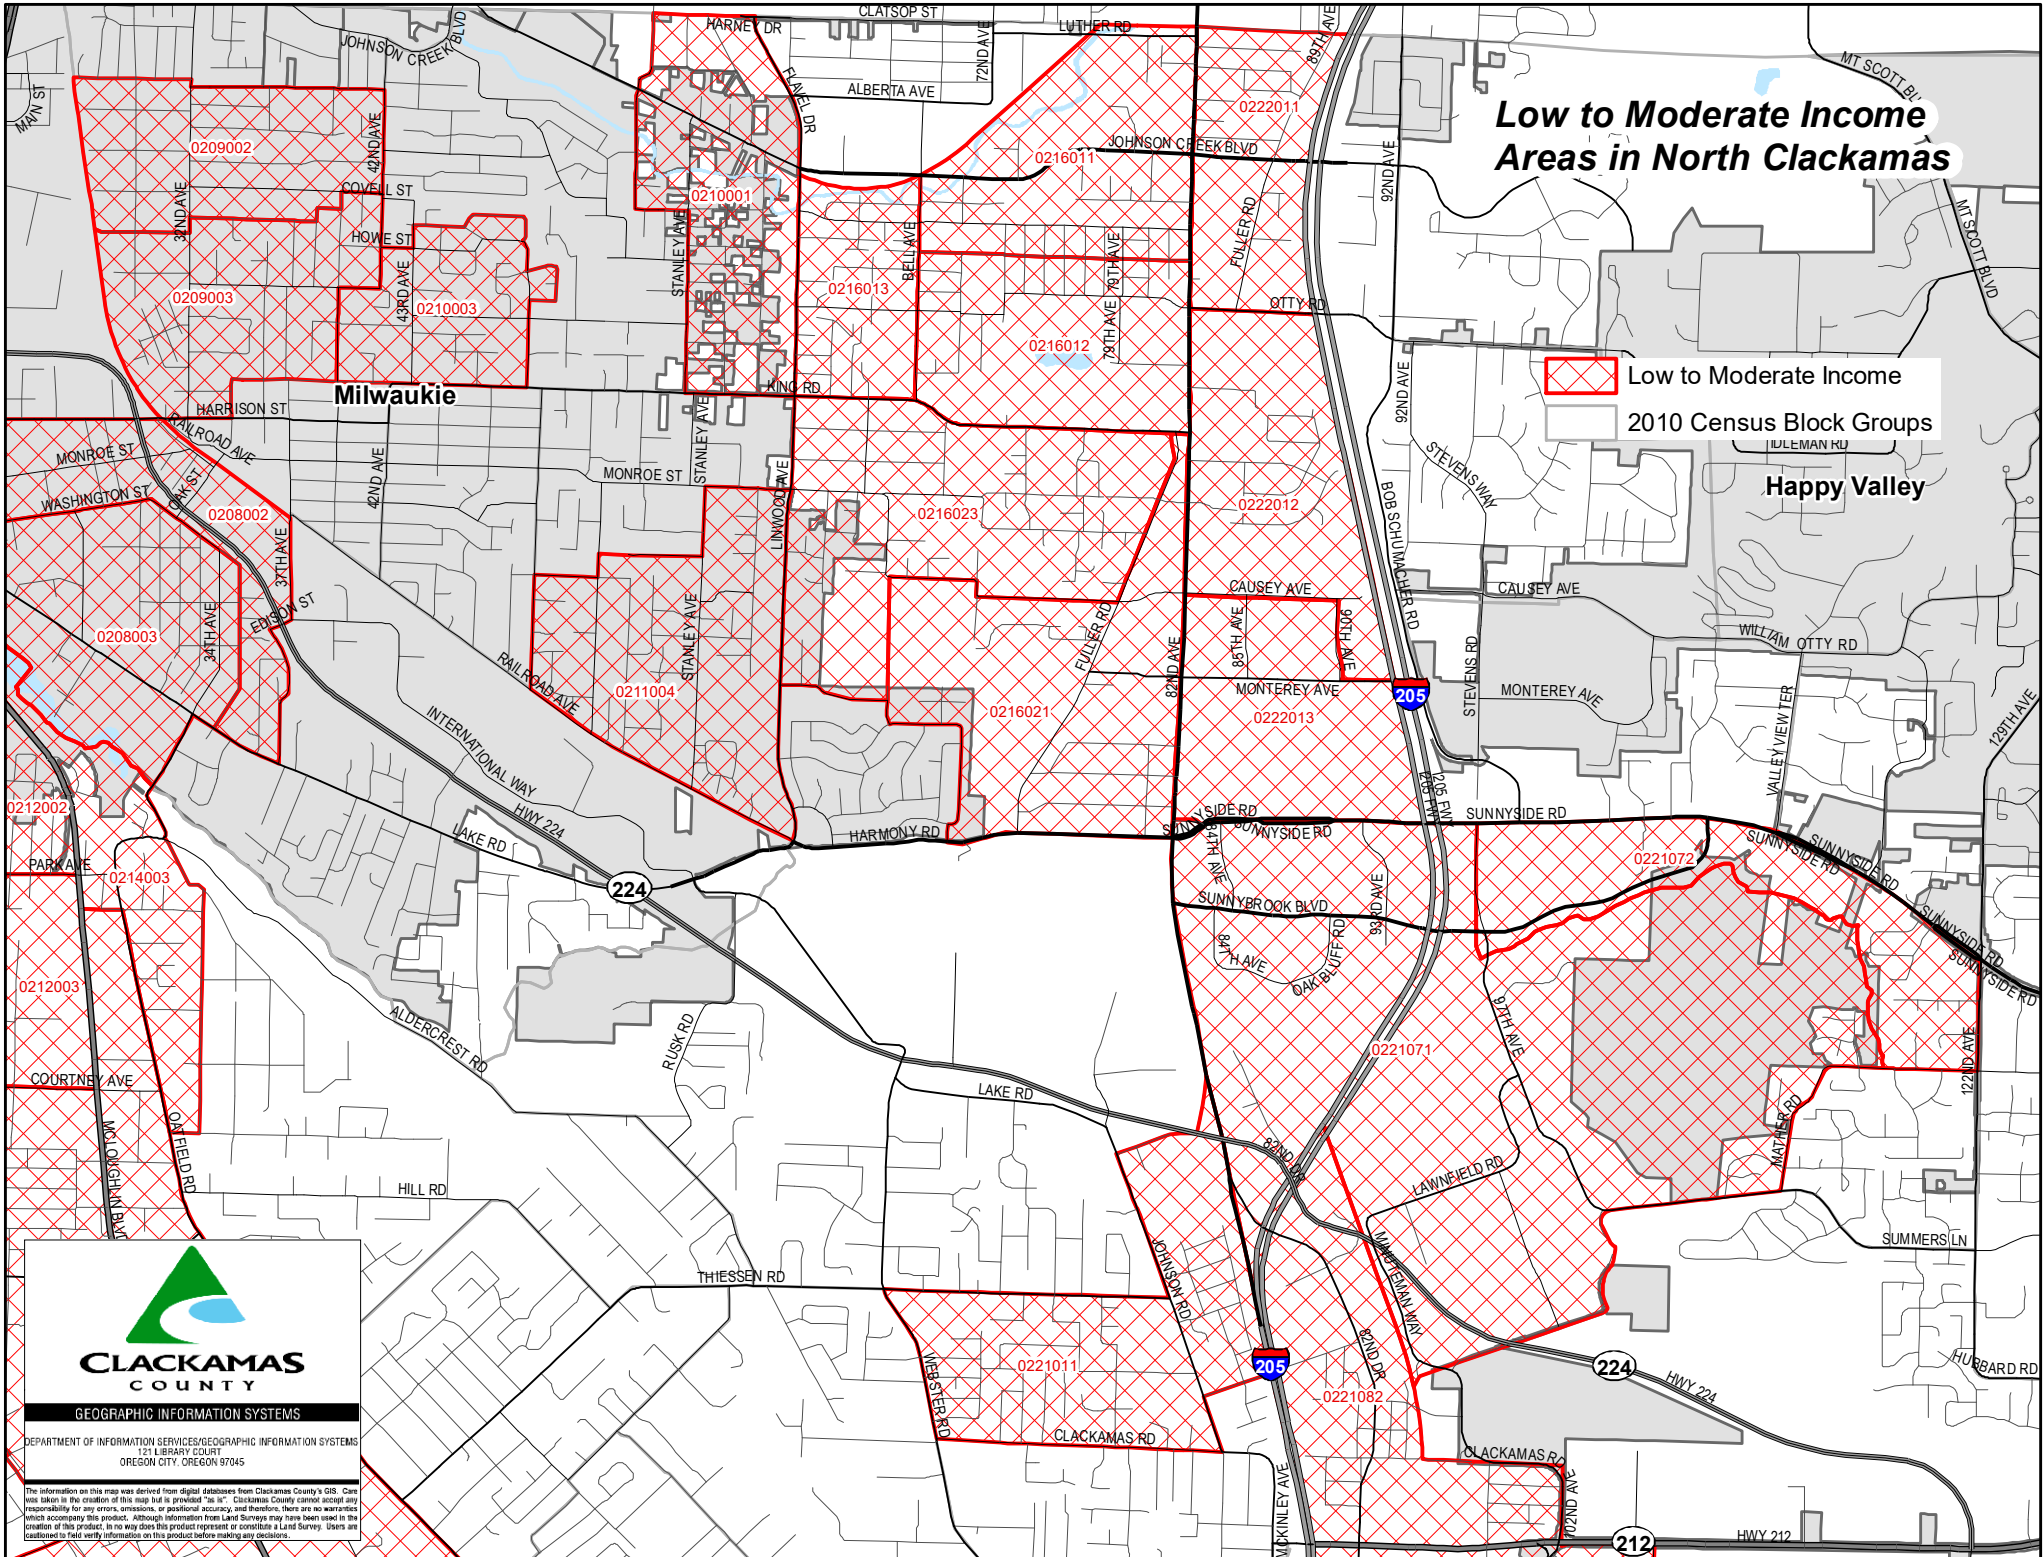

Low to Moderate Income Areas in North Clackamas

Low to Moderate Income
2010 Census Block Groups

CLACKAMAS COUNTY
GEOGRAPHIC INFORMATION SYSTEMS
DEPARTMENT OF INFORMATION SERVICES/GEOGRAPHIC INFORMATION SYSTEMS
171 LIBRARY COURT
OREGON CITY, OREGON 97045