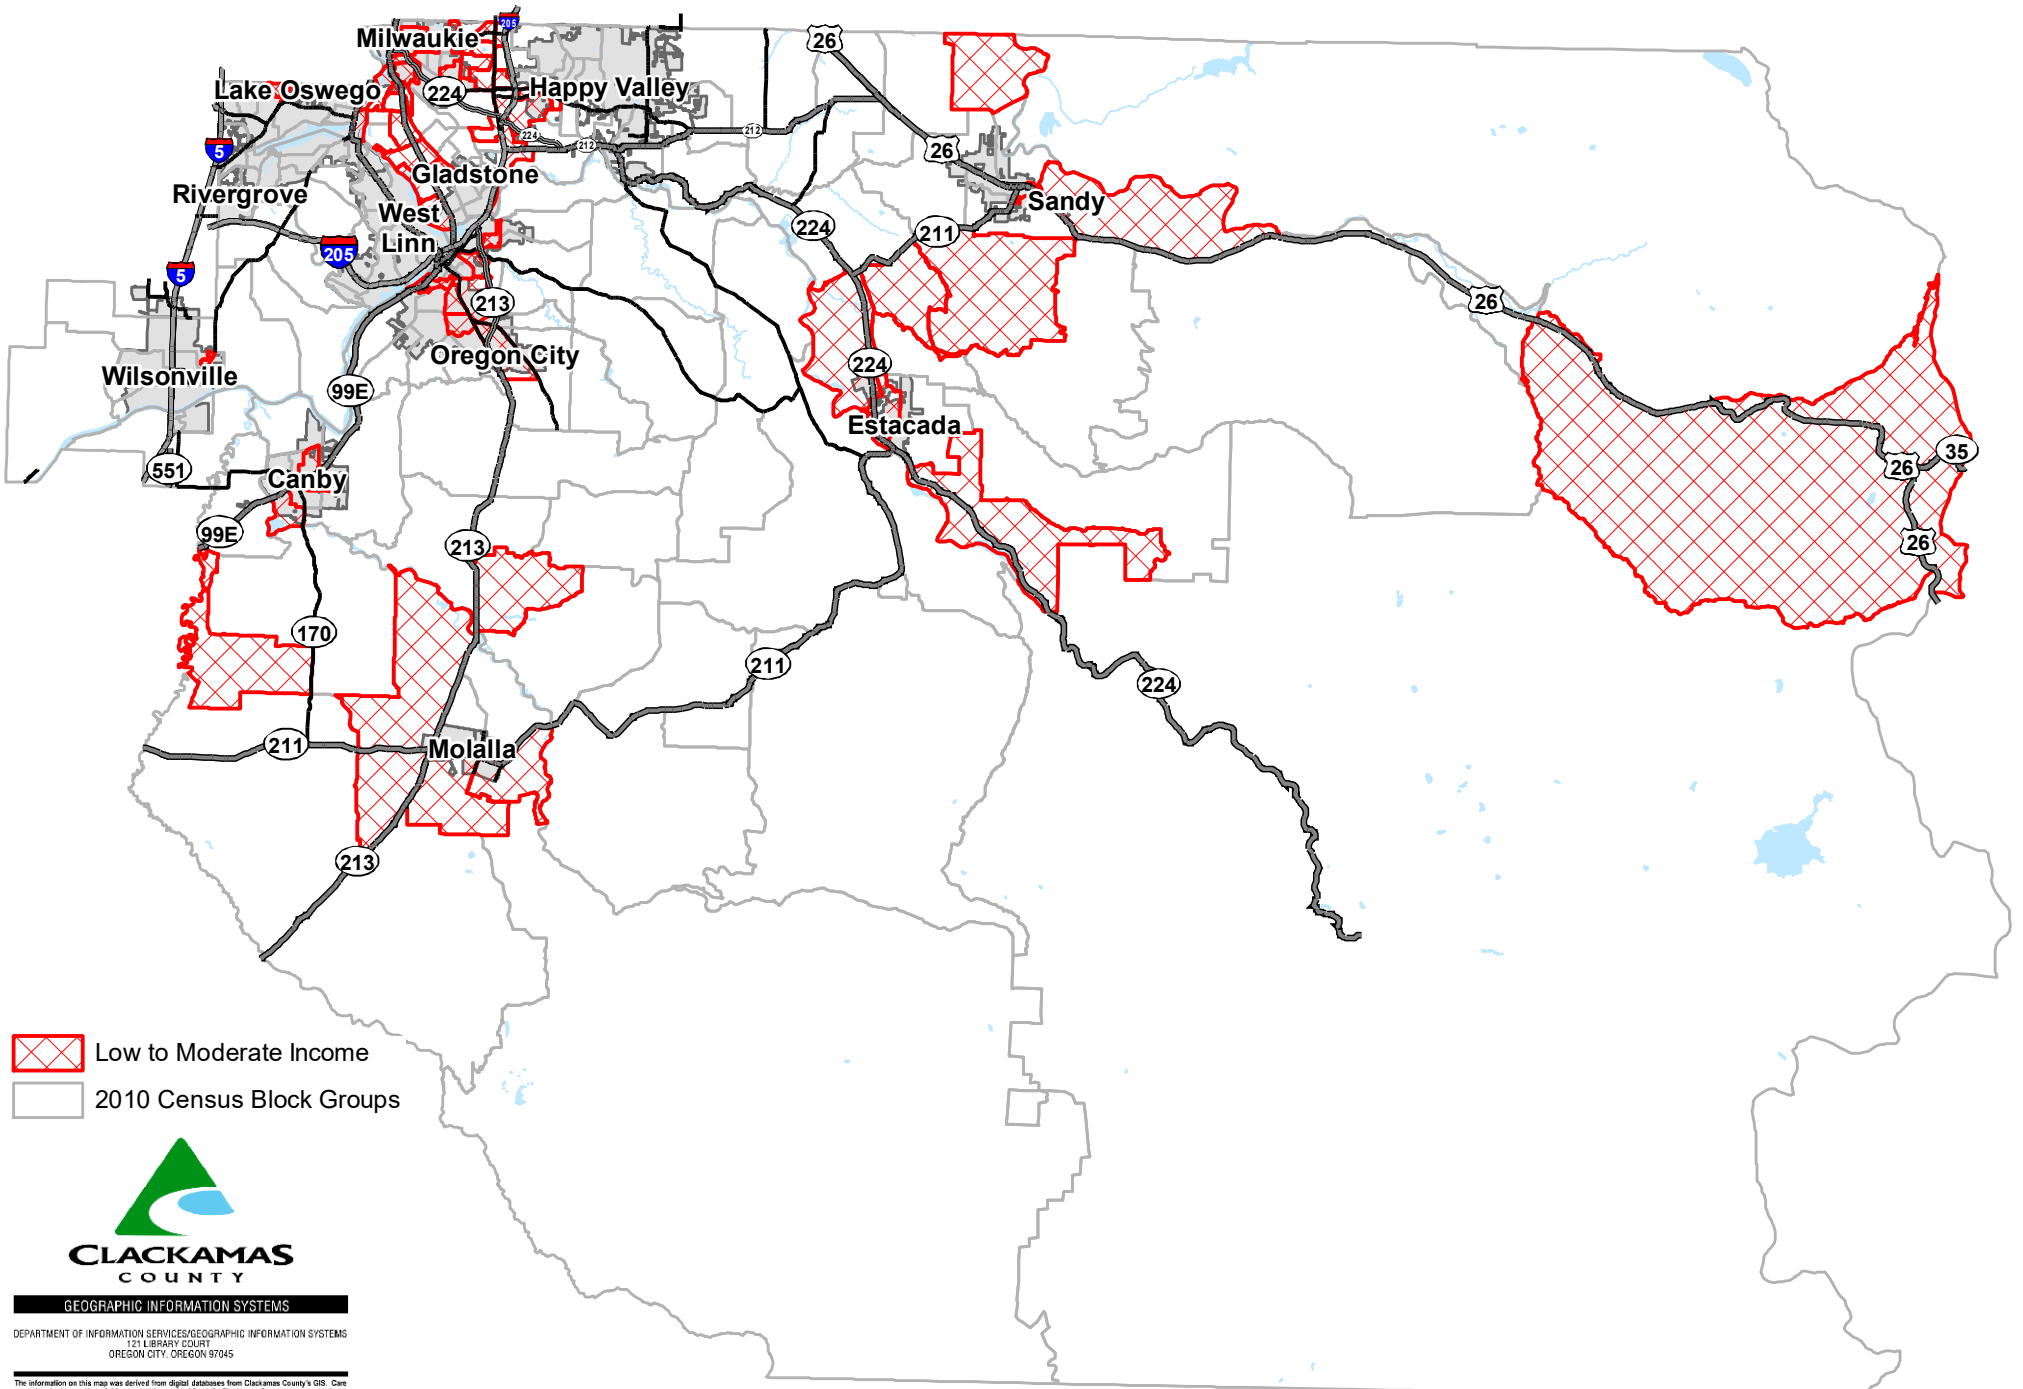

Low to Moderate Income Areas of Clackamas County

- Low to Moderate Income
- 2010 Census Block Groups

GEOGRAPHIC INFORMATION SYSTEMS