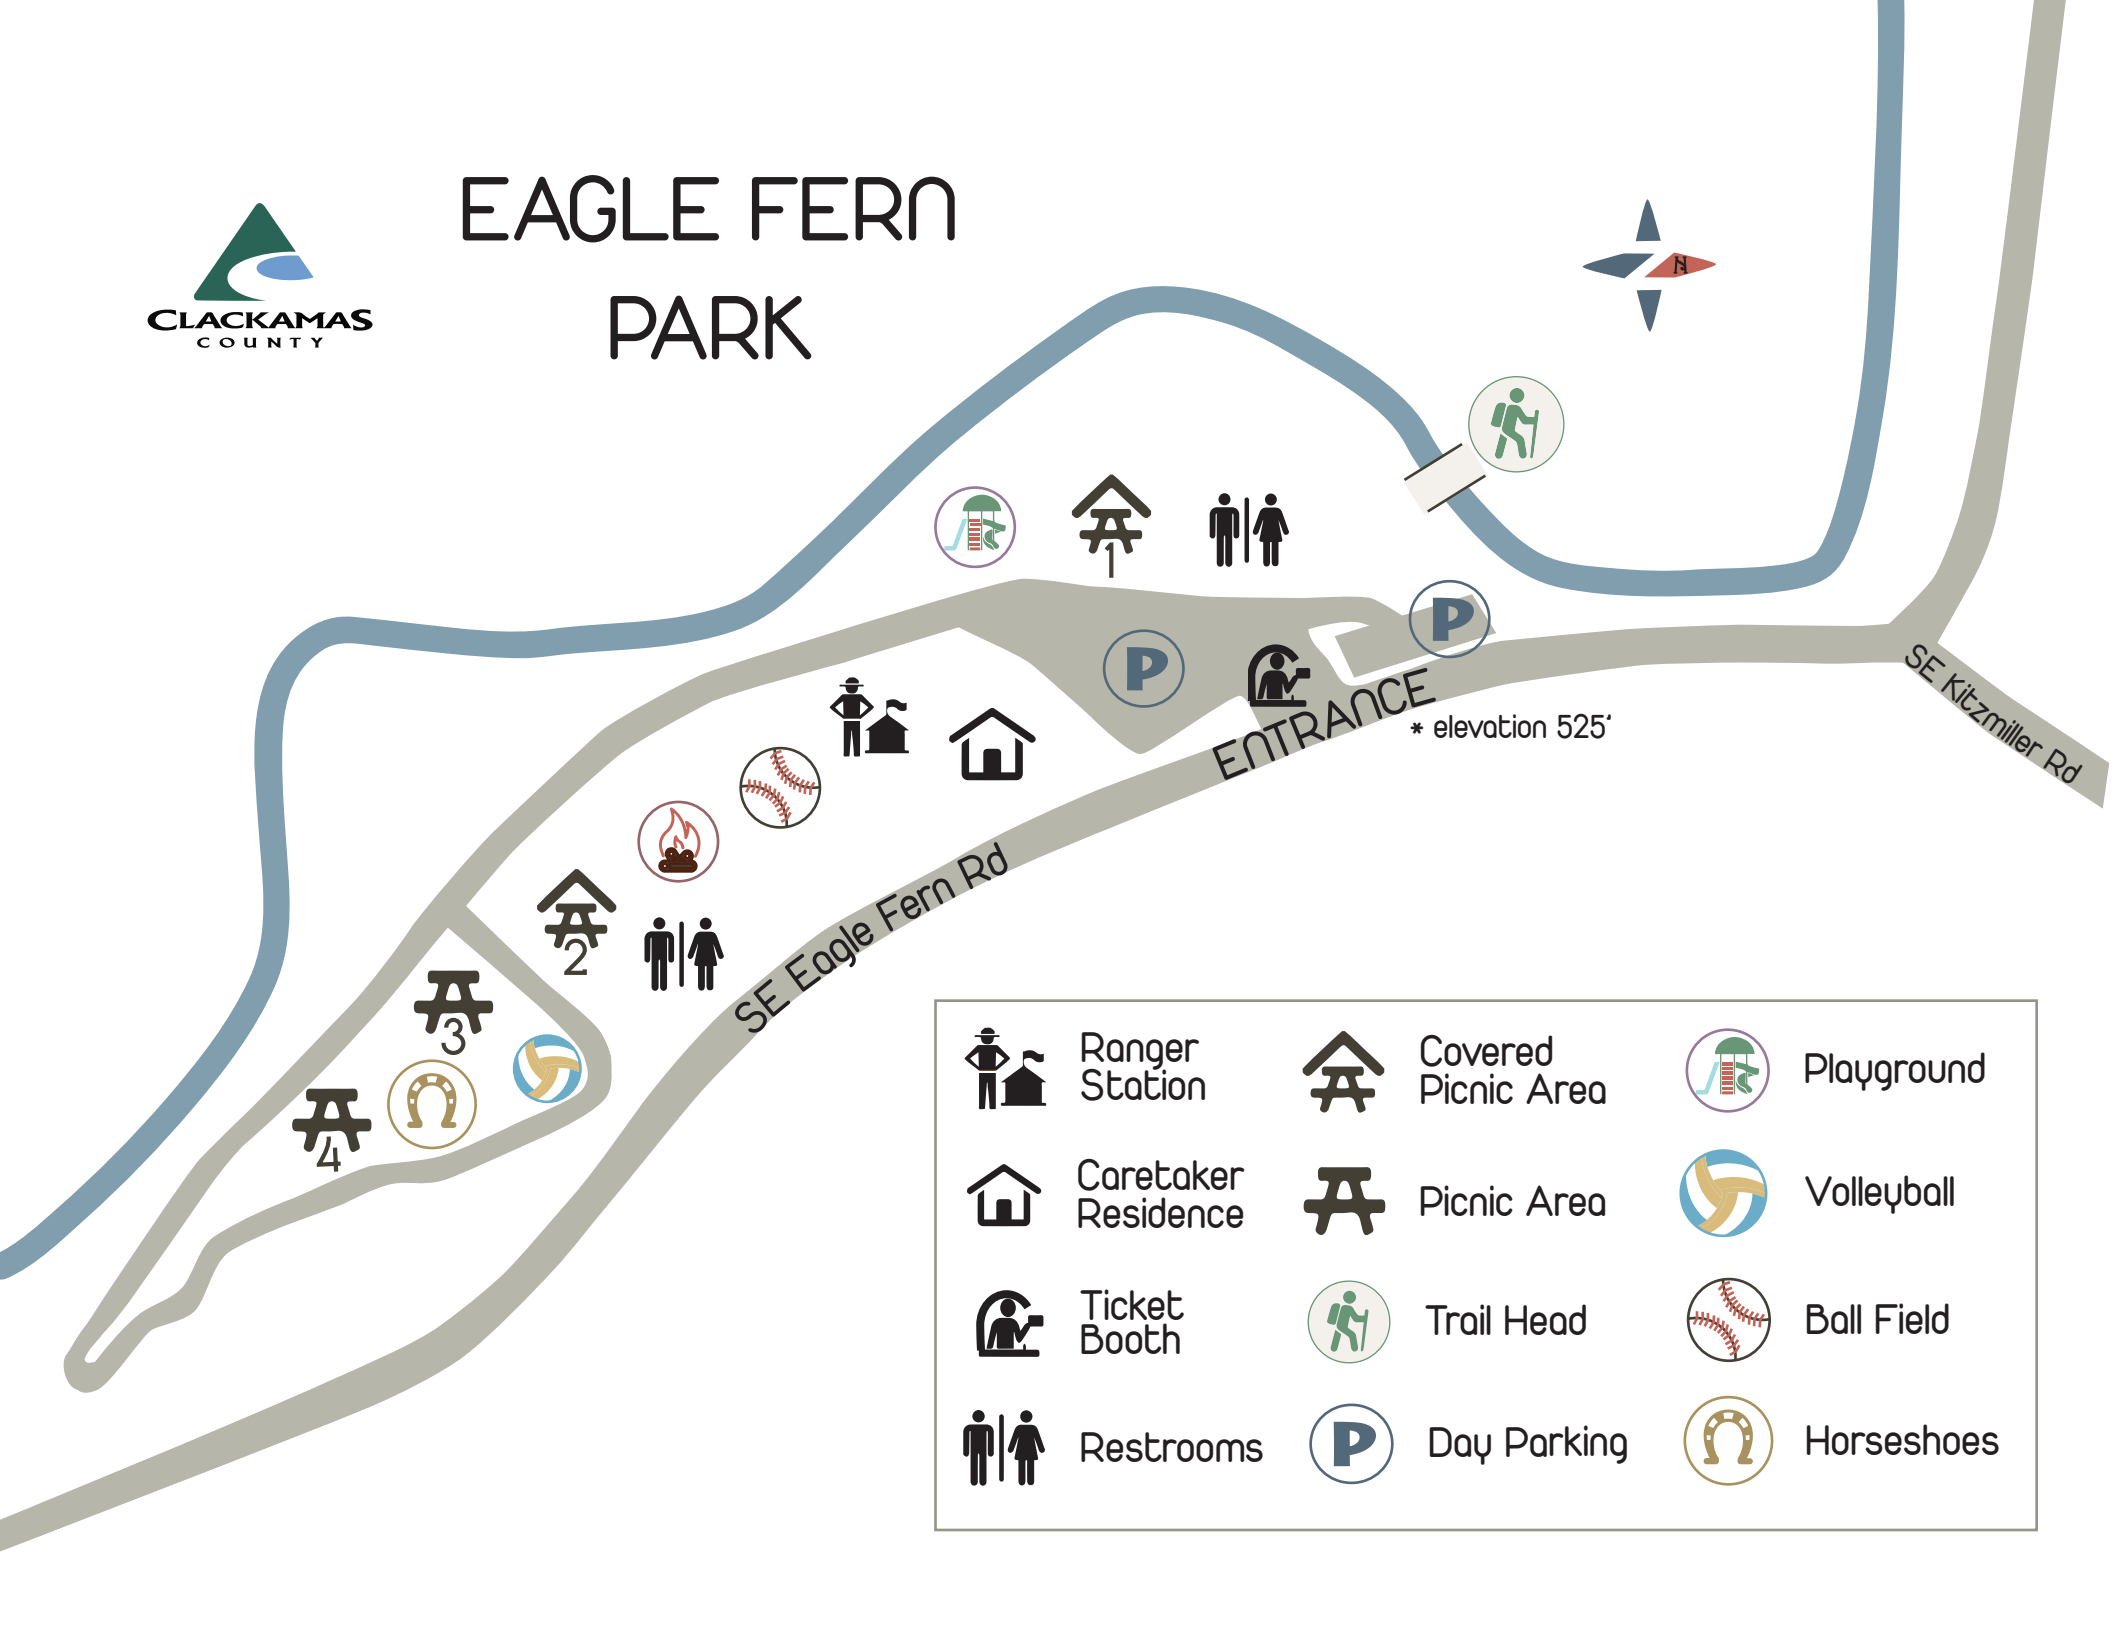

EAGLE FERN PARK

	Ranger Station		Covered Picnic Area		Playground
	Caretaker Residence		Picnic Area		Volleyball
	Ticket Booth		Trail Head		Ball Field
	Restrooms		Day Parking		Horseshoes