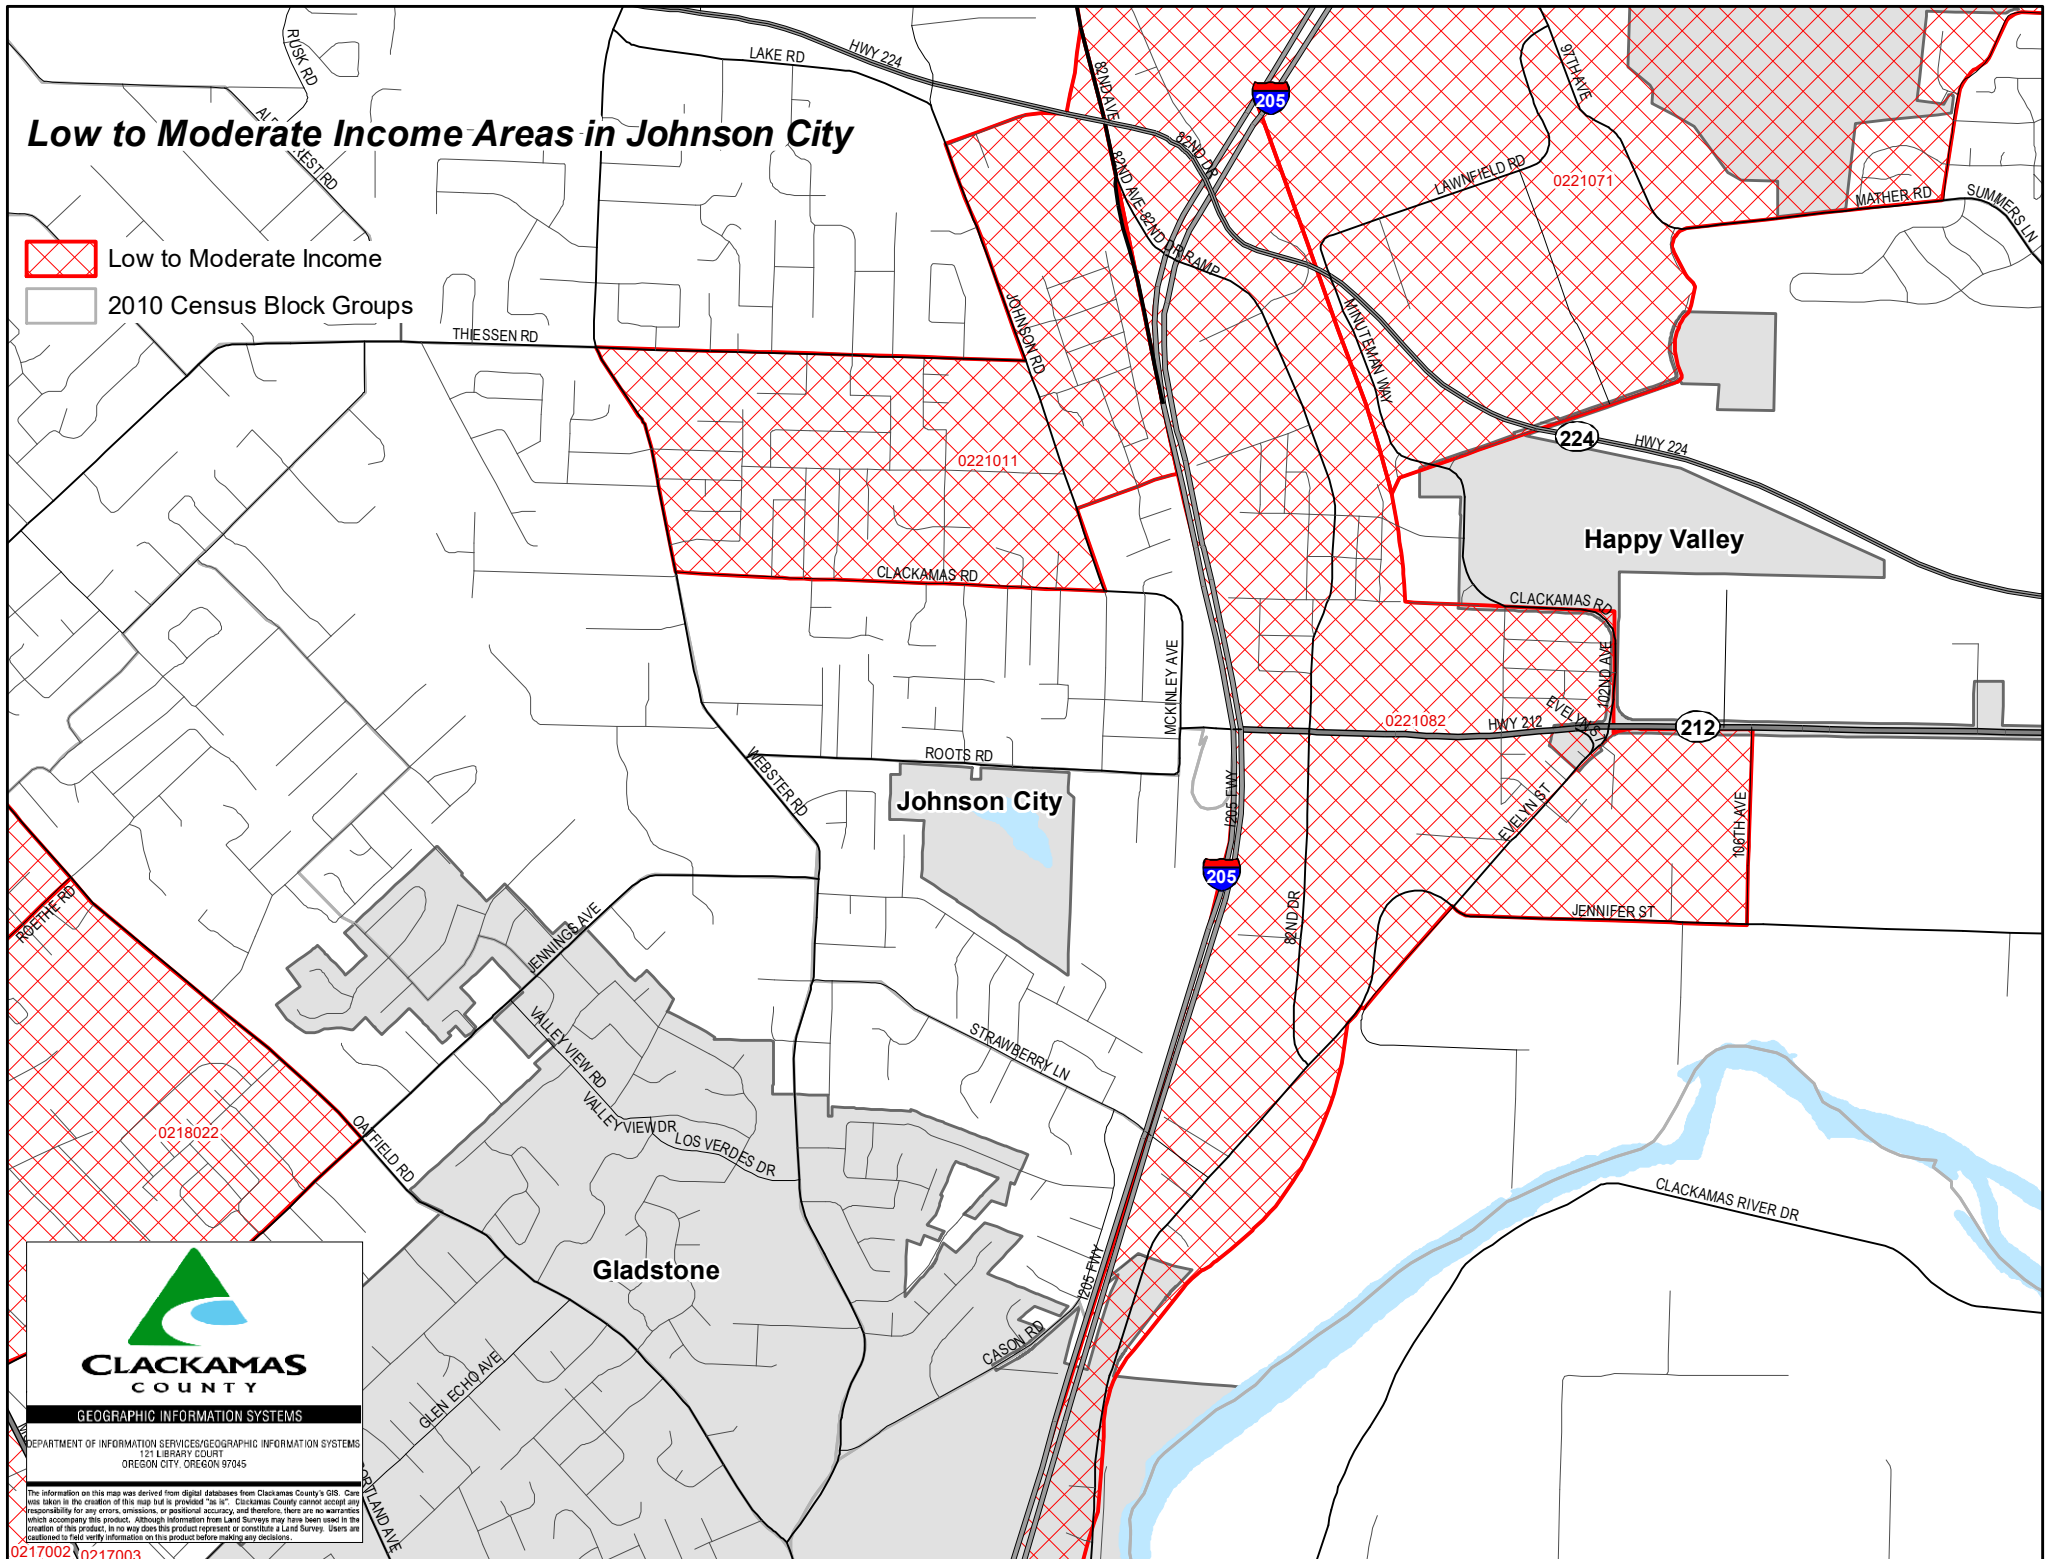

Low to Moderate Income Areas in Johnson City

-  Low to Moderate Income
-  2010 Census Block Groups

CLACKAMAS COUNTY
GEOGRAPHIC INFORMATION SYSTEMS

DEPARTMENT OF INFORMATION SERVICES/GEOGRAPHIC INFORMATION SYSTEMS
171 LIBRARY COURT
OREGON CITY, OREGON 97045

The information on this map was derived from digital databases from Clackamas County's GIS. Care was taken in the creation of this map but is provided "as is". Clackamas County cannot accept any responsibility for any errors, omissions, or positional accuracy, and therefore, there are no warranties which accompany this product. Although information from Land Surveys may have been used in the creation of this product, in no way does this product represent or constitute a Land Survey. Users are cautioned to field verify information on this product before making any decisions.