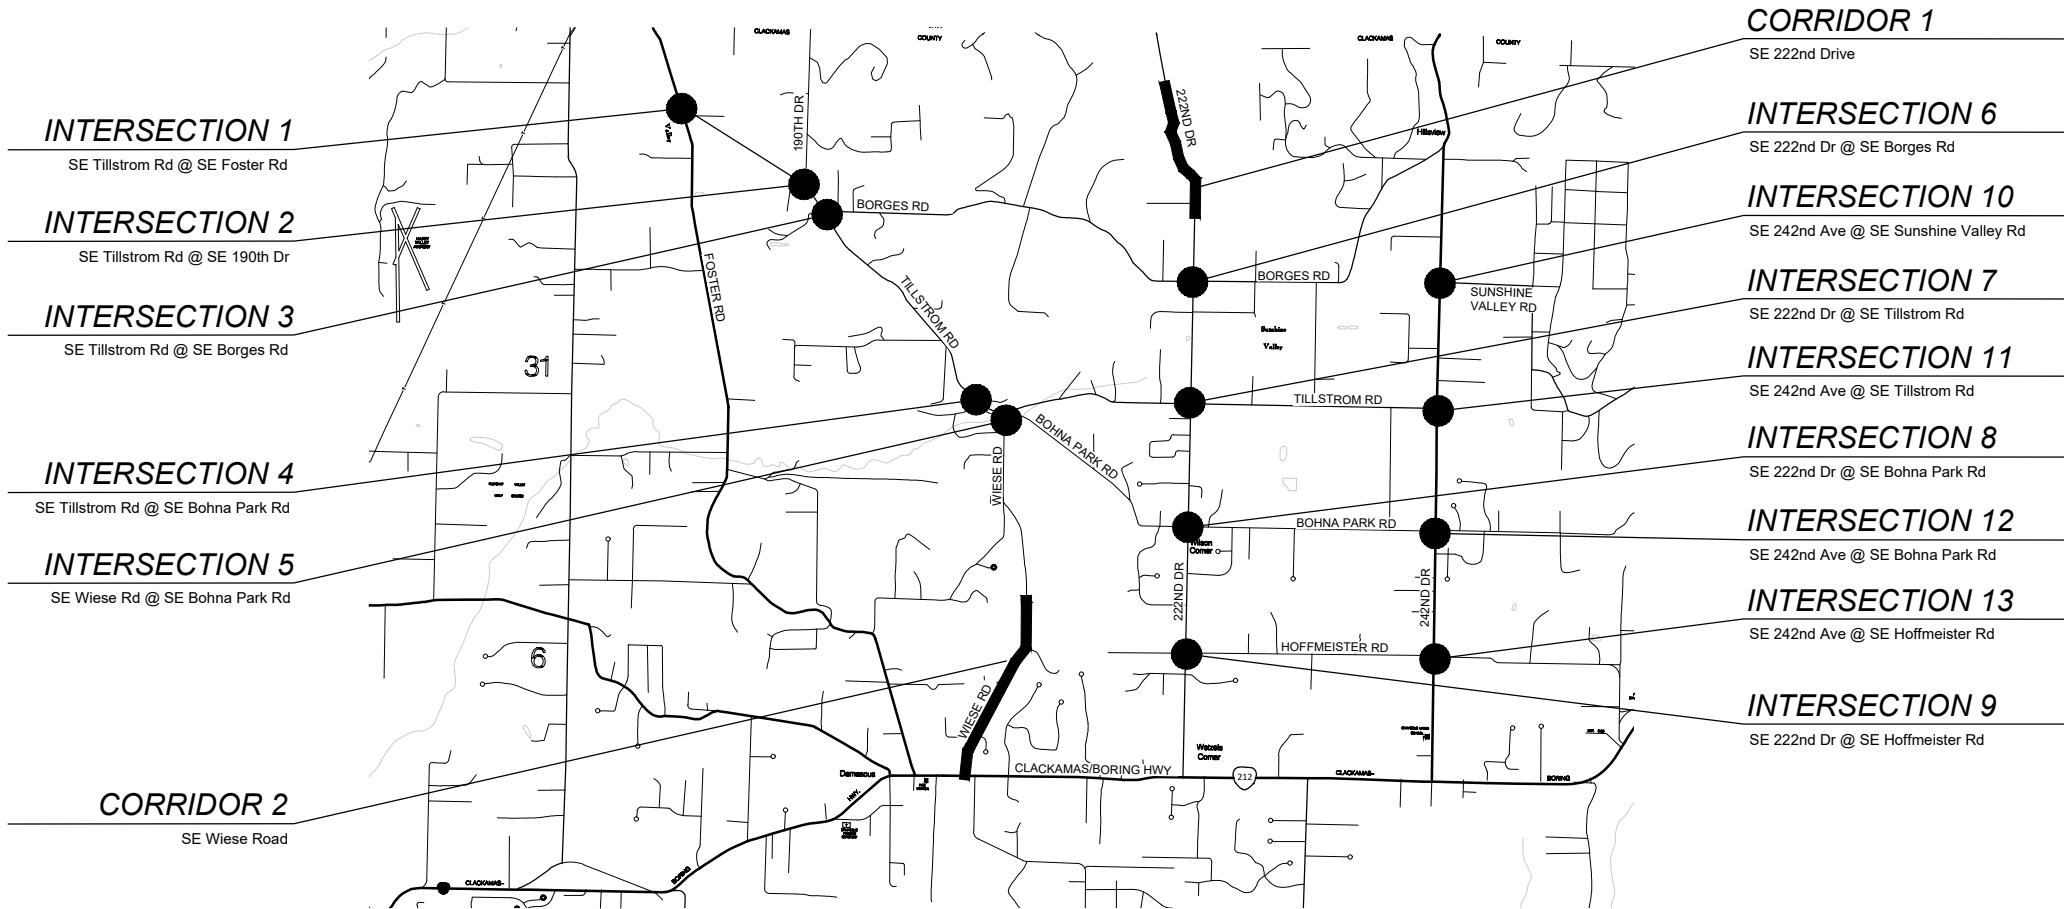

# DAMASCUS AREA SYSTEMIC SAFETY ENHANCEMENTS

PREPARED FOR:  
CLACKAMAS COUNTY  
JUNE 2021

PROJECT MAP  
NO SCALE