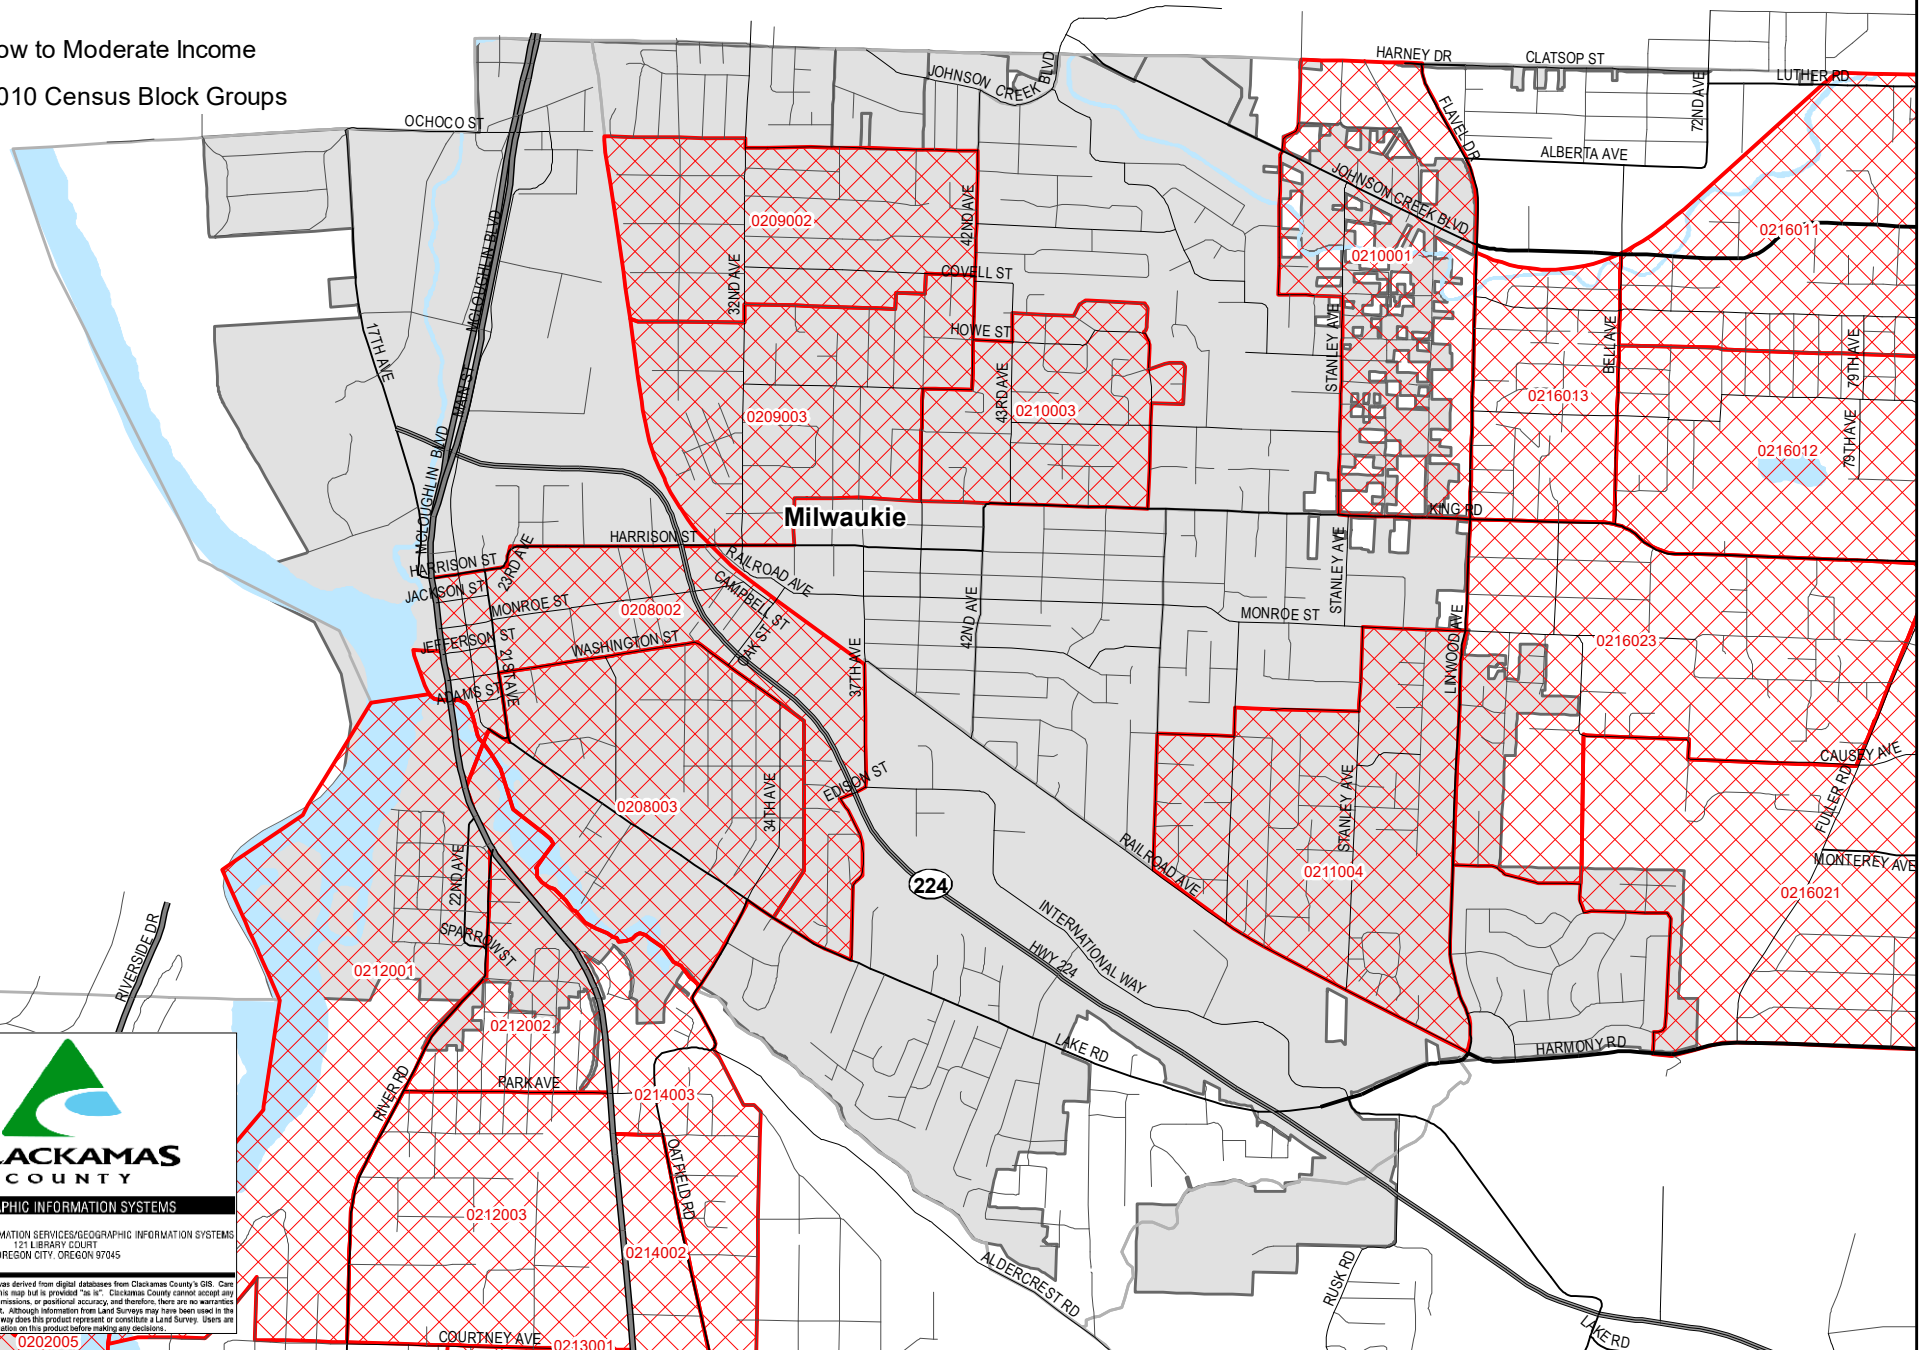

# Low to Moderate Income Areas in Milwaukie

-  Low to Moderate Income
-  2010 Census Block Groups

**CLACKAMAS COUNTY**  
GEOGRAPHIC INFORMATION SYSTEMS  
DEPARTMENT OF INFORMATION SERVICES/GEOGRAPHIC INFORMATION SYSTEMS  
171 LIBRARY COURT  
OREGON CITY, OREGON 97045

The information on this map was derived from digital databases from Clackamas County's GIS. Care was taken in the creation of this map but is provided "as is". Clackamas County cannot accept any responsibility for any errors, omissions, or positional accuracy, and therefore, there are no warranties which accompany this product. Although information from Land Surveys may have been used in the creation of this product, in no way does this product represent or constitute a Land Survey. Users are cautioned to fully verify information on this product before making any decisions.