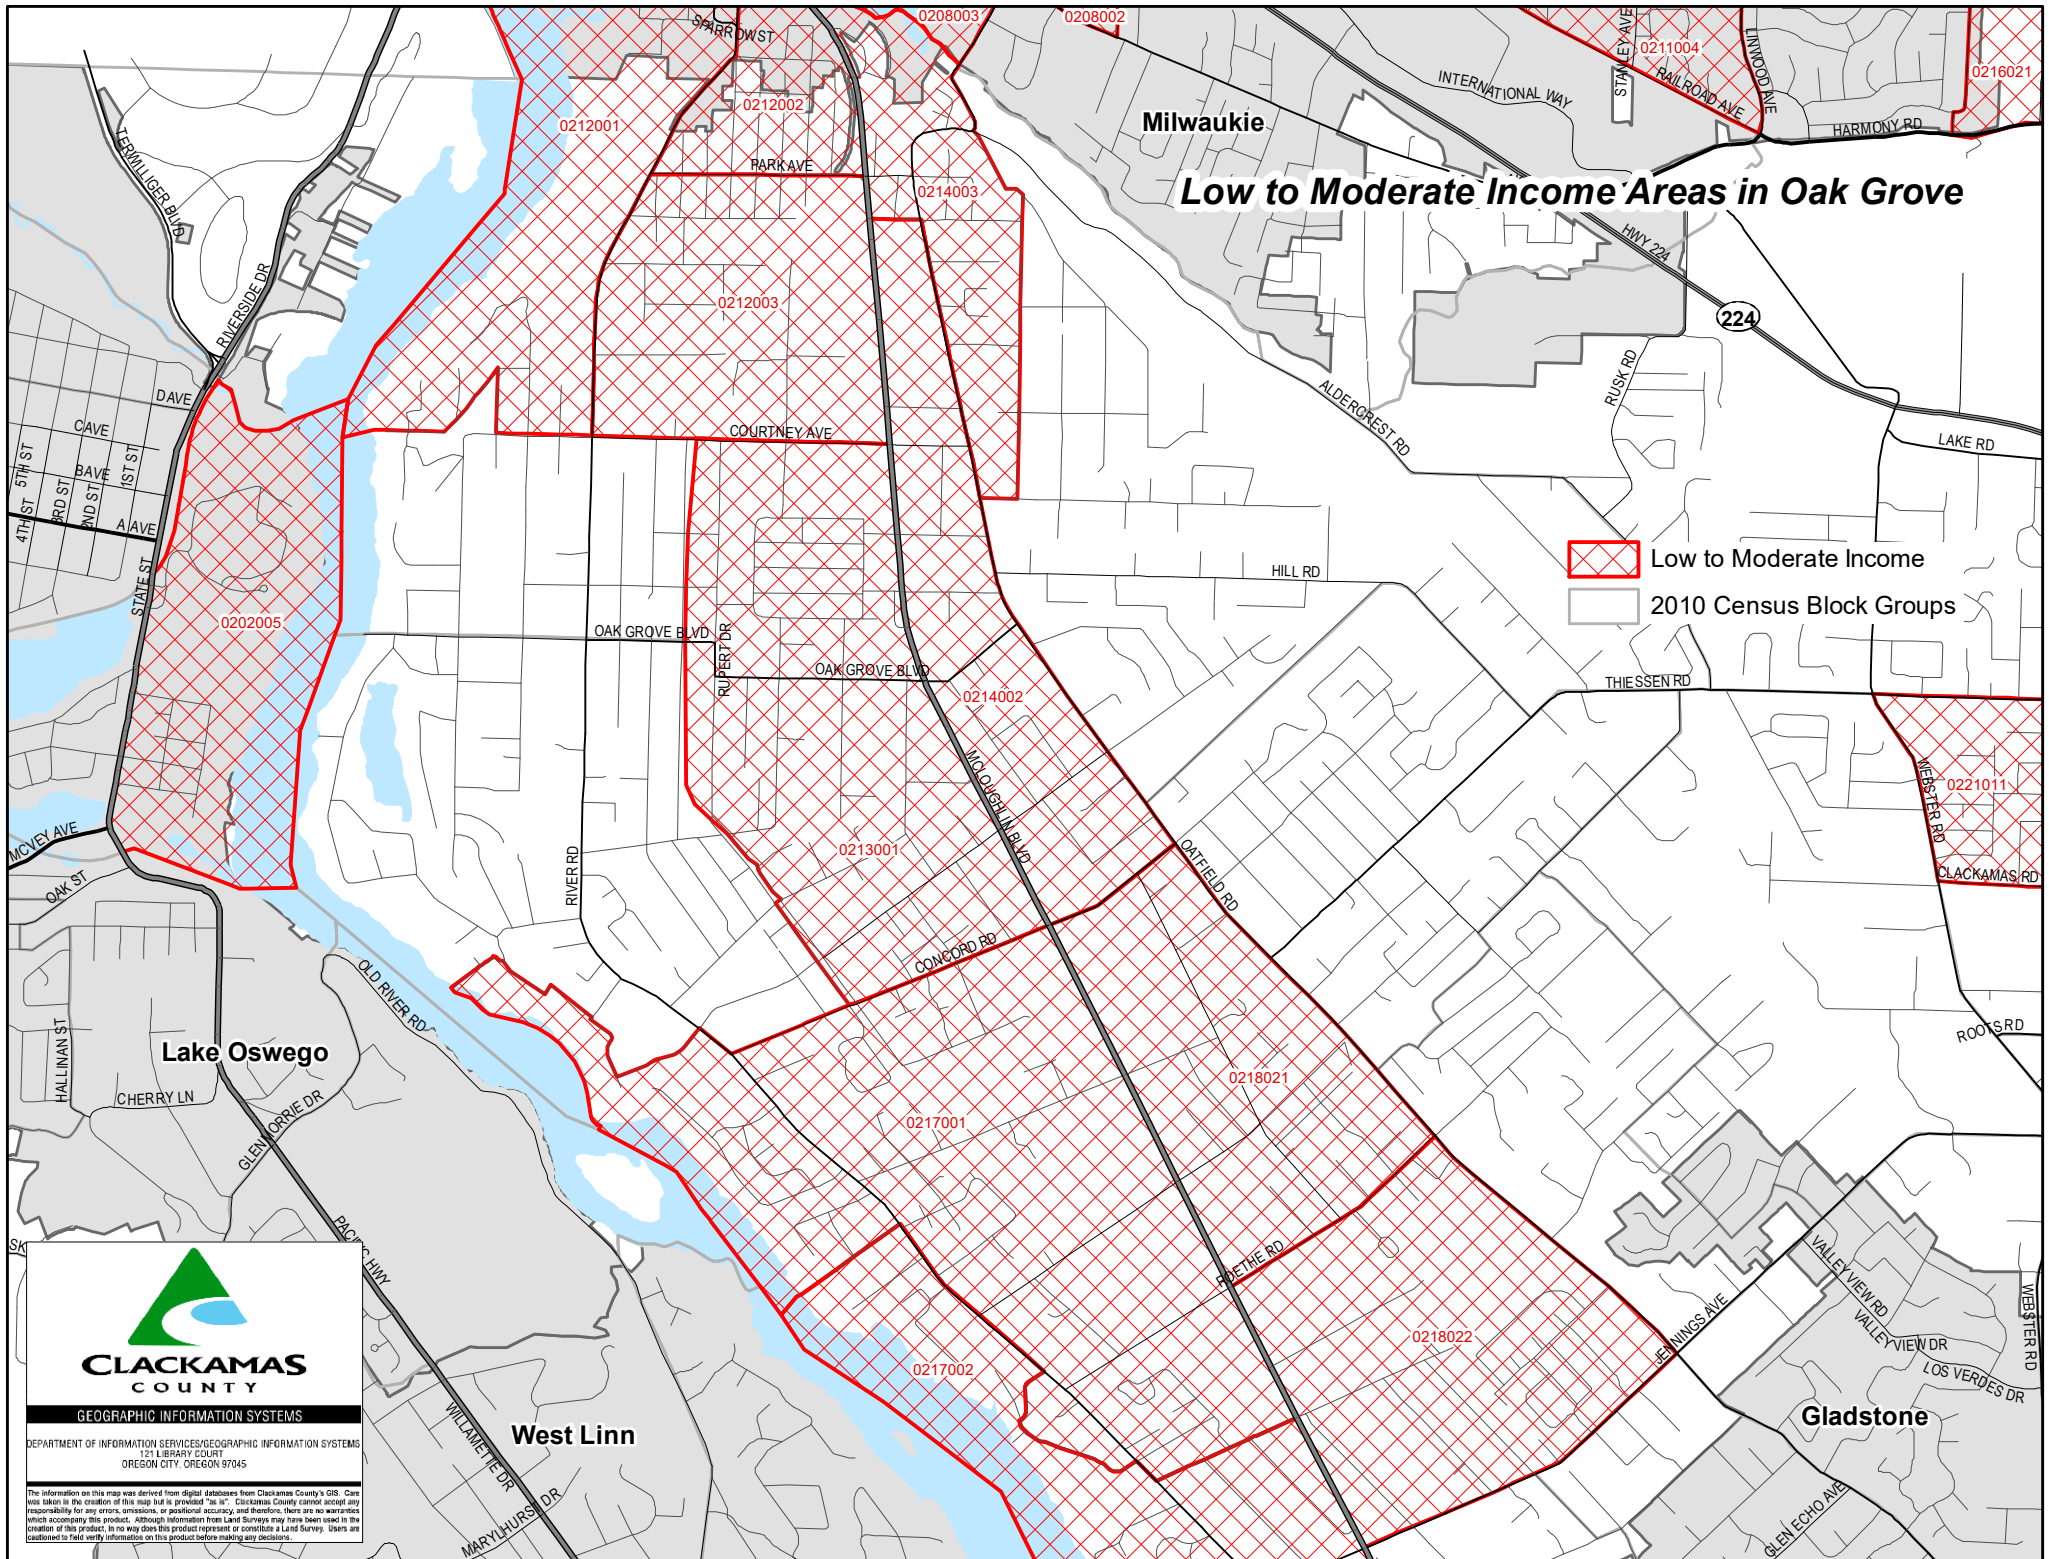

Low to Moderate Income Areas in Oak Grove

 Low to Moderate Income
 2010 Census Block Groups

CLACKAMAS COUNTY

GEOGRAPHIC INFORMATION SYSTEMS

DEPARTMENT OF INFORMATION SERVICES/GEOGRAPHIC INFORMATION SYSTEMS
171 LIBRARY COURT
OREGON CITY, OREGON 97045

The information on this map was derived from digital databases from Clackamas County's GIS. Care was taken in the creation of this map but it is provided "as is". Clackamas County cannot accept any responsibility for any errors, omissions, or positional accuracy, and therefore, there are no warranties which accompany this product. Although information from Land Surveys may have been used in the creation of this product, in no way does this product represent or constitute a Land Survey. Users are cautioned to field verify information on this product before making any decisions.