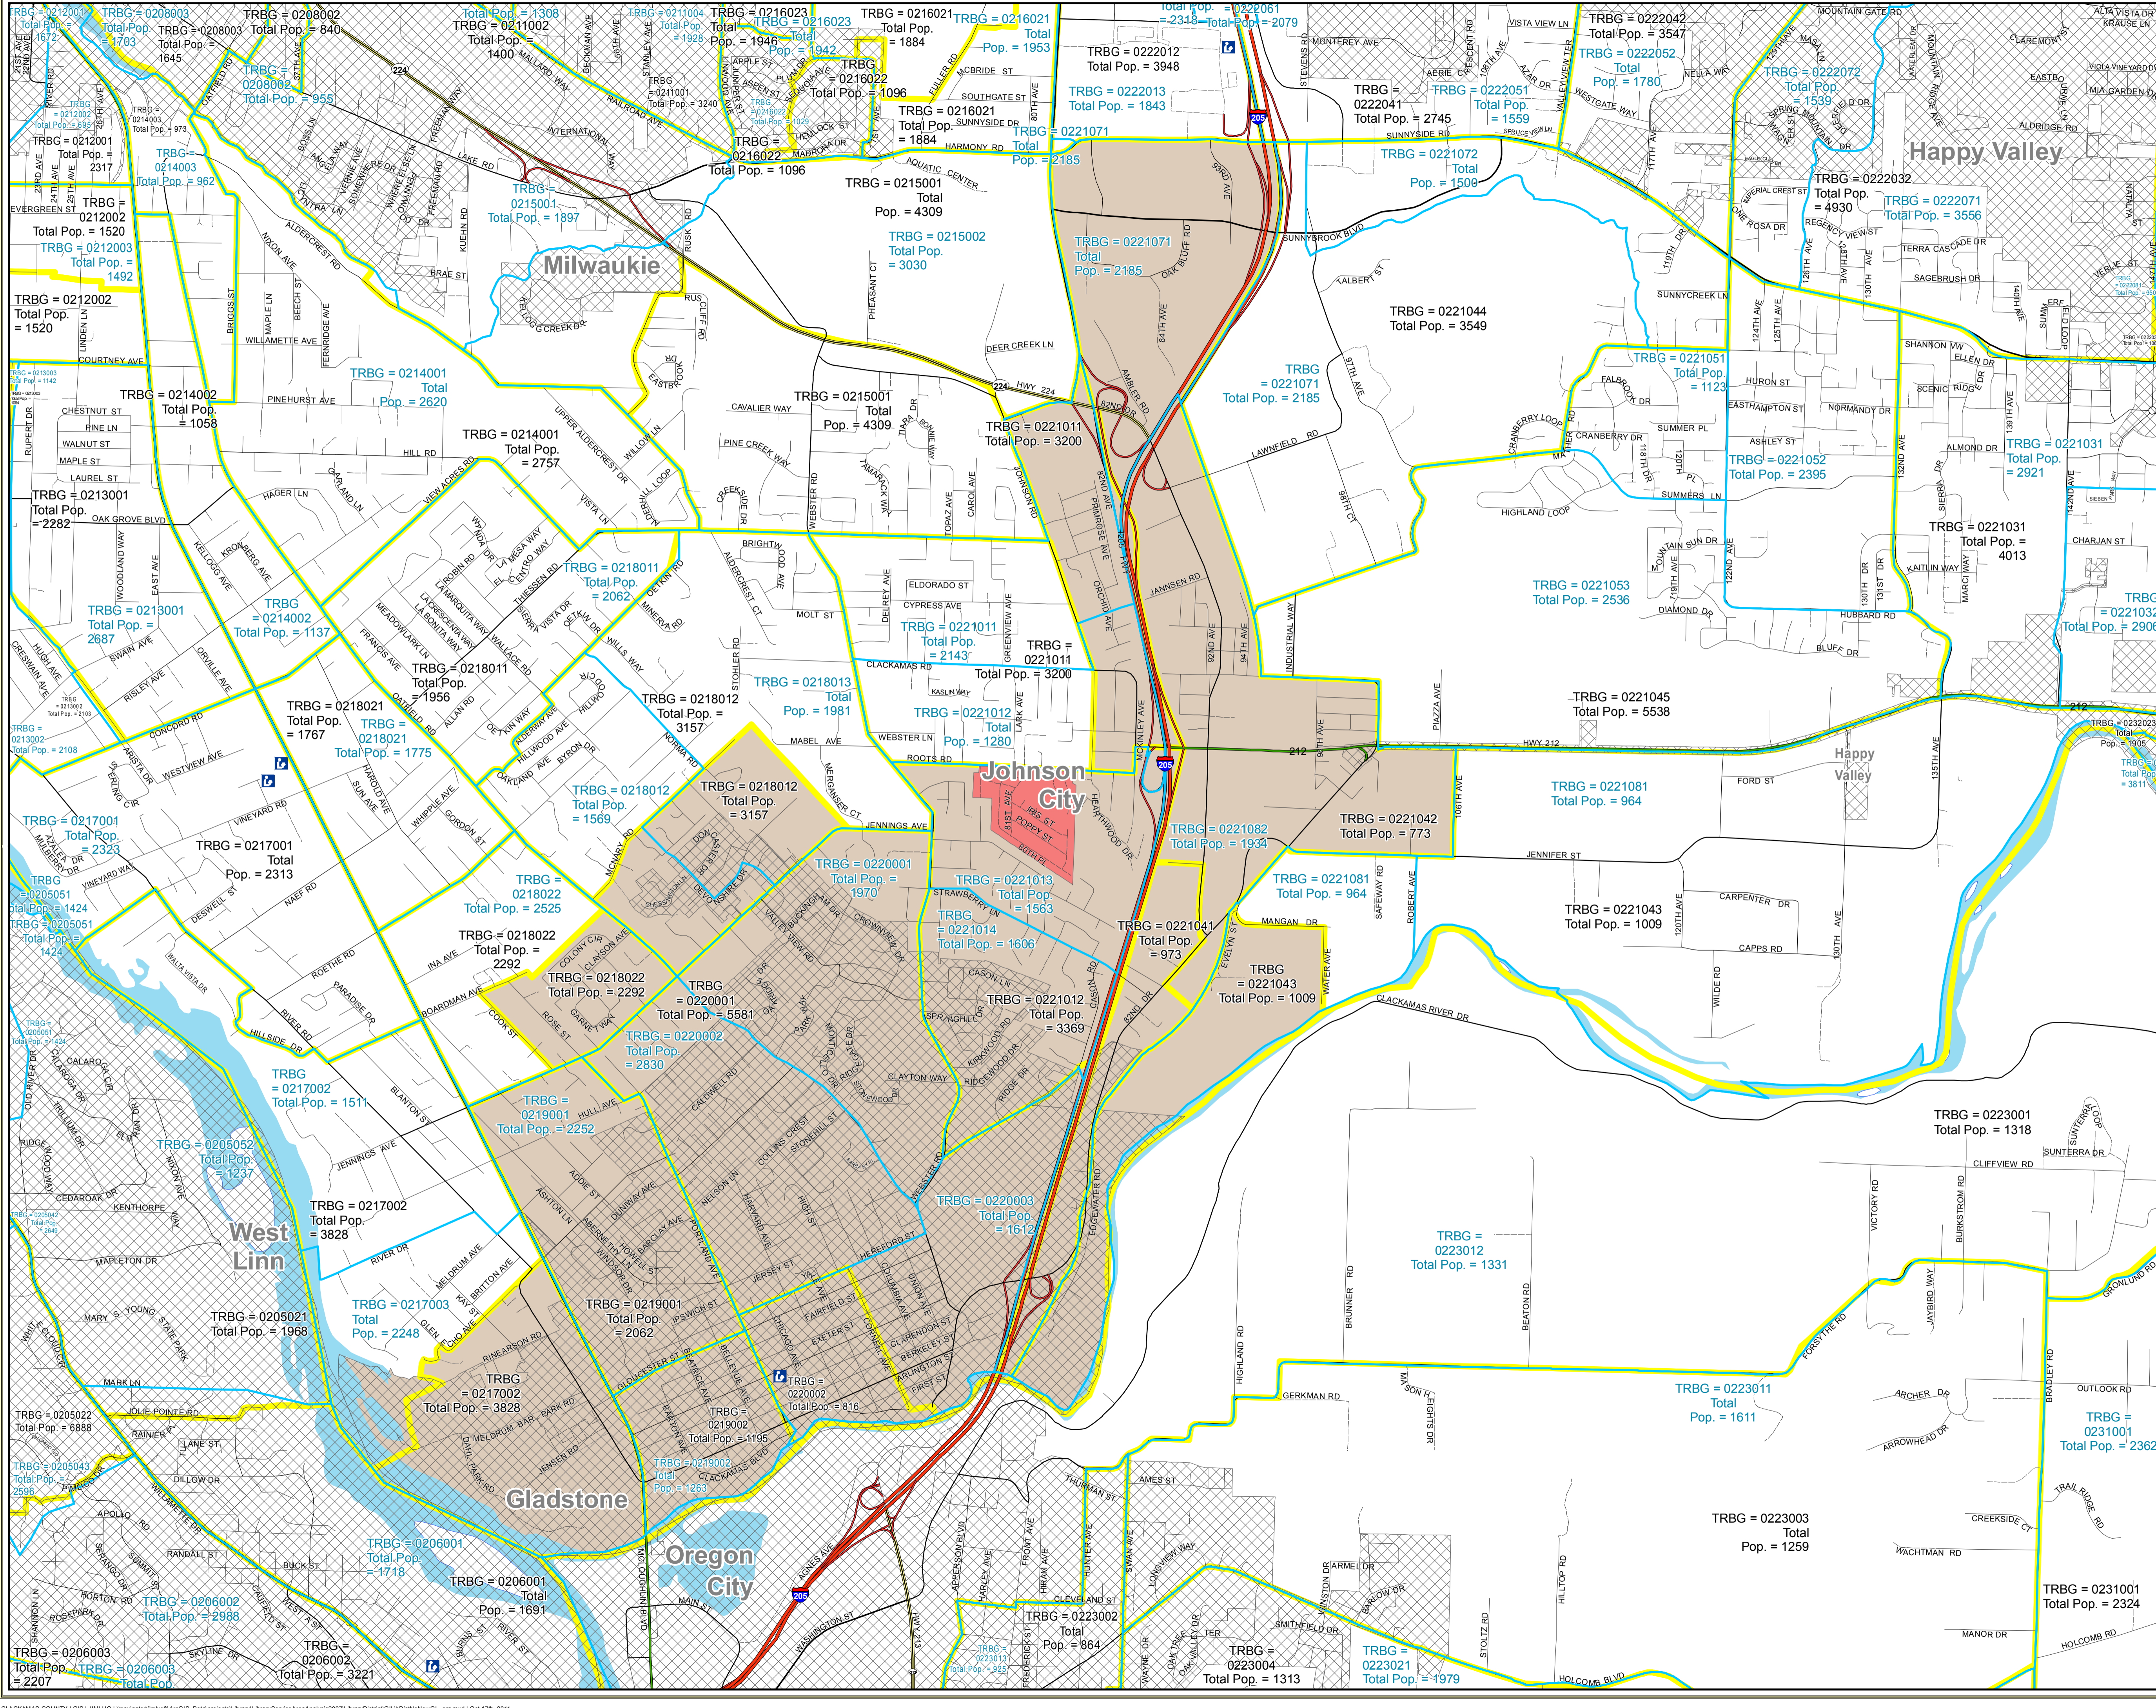

Gladstone Library Service Area (Library District) - No New GL Built

Legend

- ### Places
- County Courthouse
 - City Hall
 - Hospital
 - Airport
 - Park / Recreation
 - Golf Course
 - Boat Launch
 - Winter Recreation
 - Cemetery
 - Library
 - Ferry Crossing
 - Swimming
 - Oregon Trail Interp. Center

- ### Boundaries
- City Not Included
 - City Boundary
 - Year 2000 Tract Block Groups
 - Year 2010 Tract Block Groups