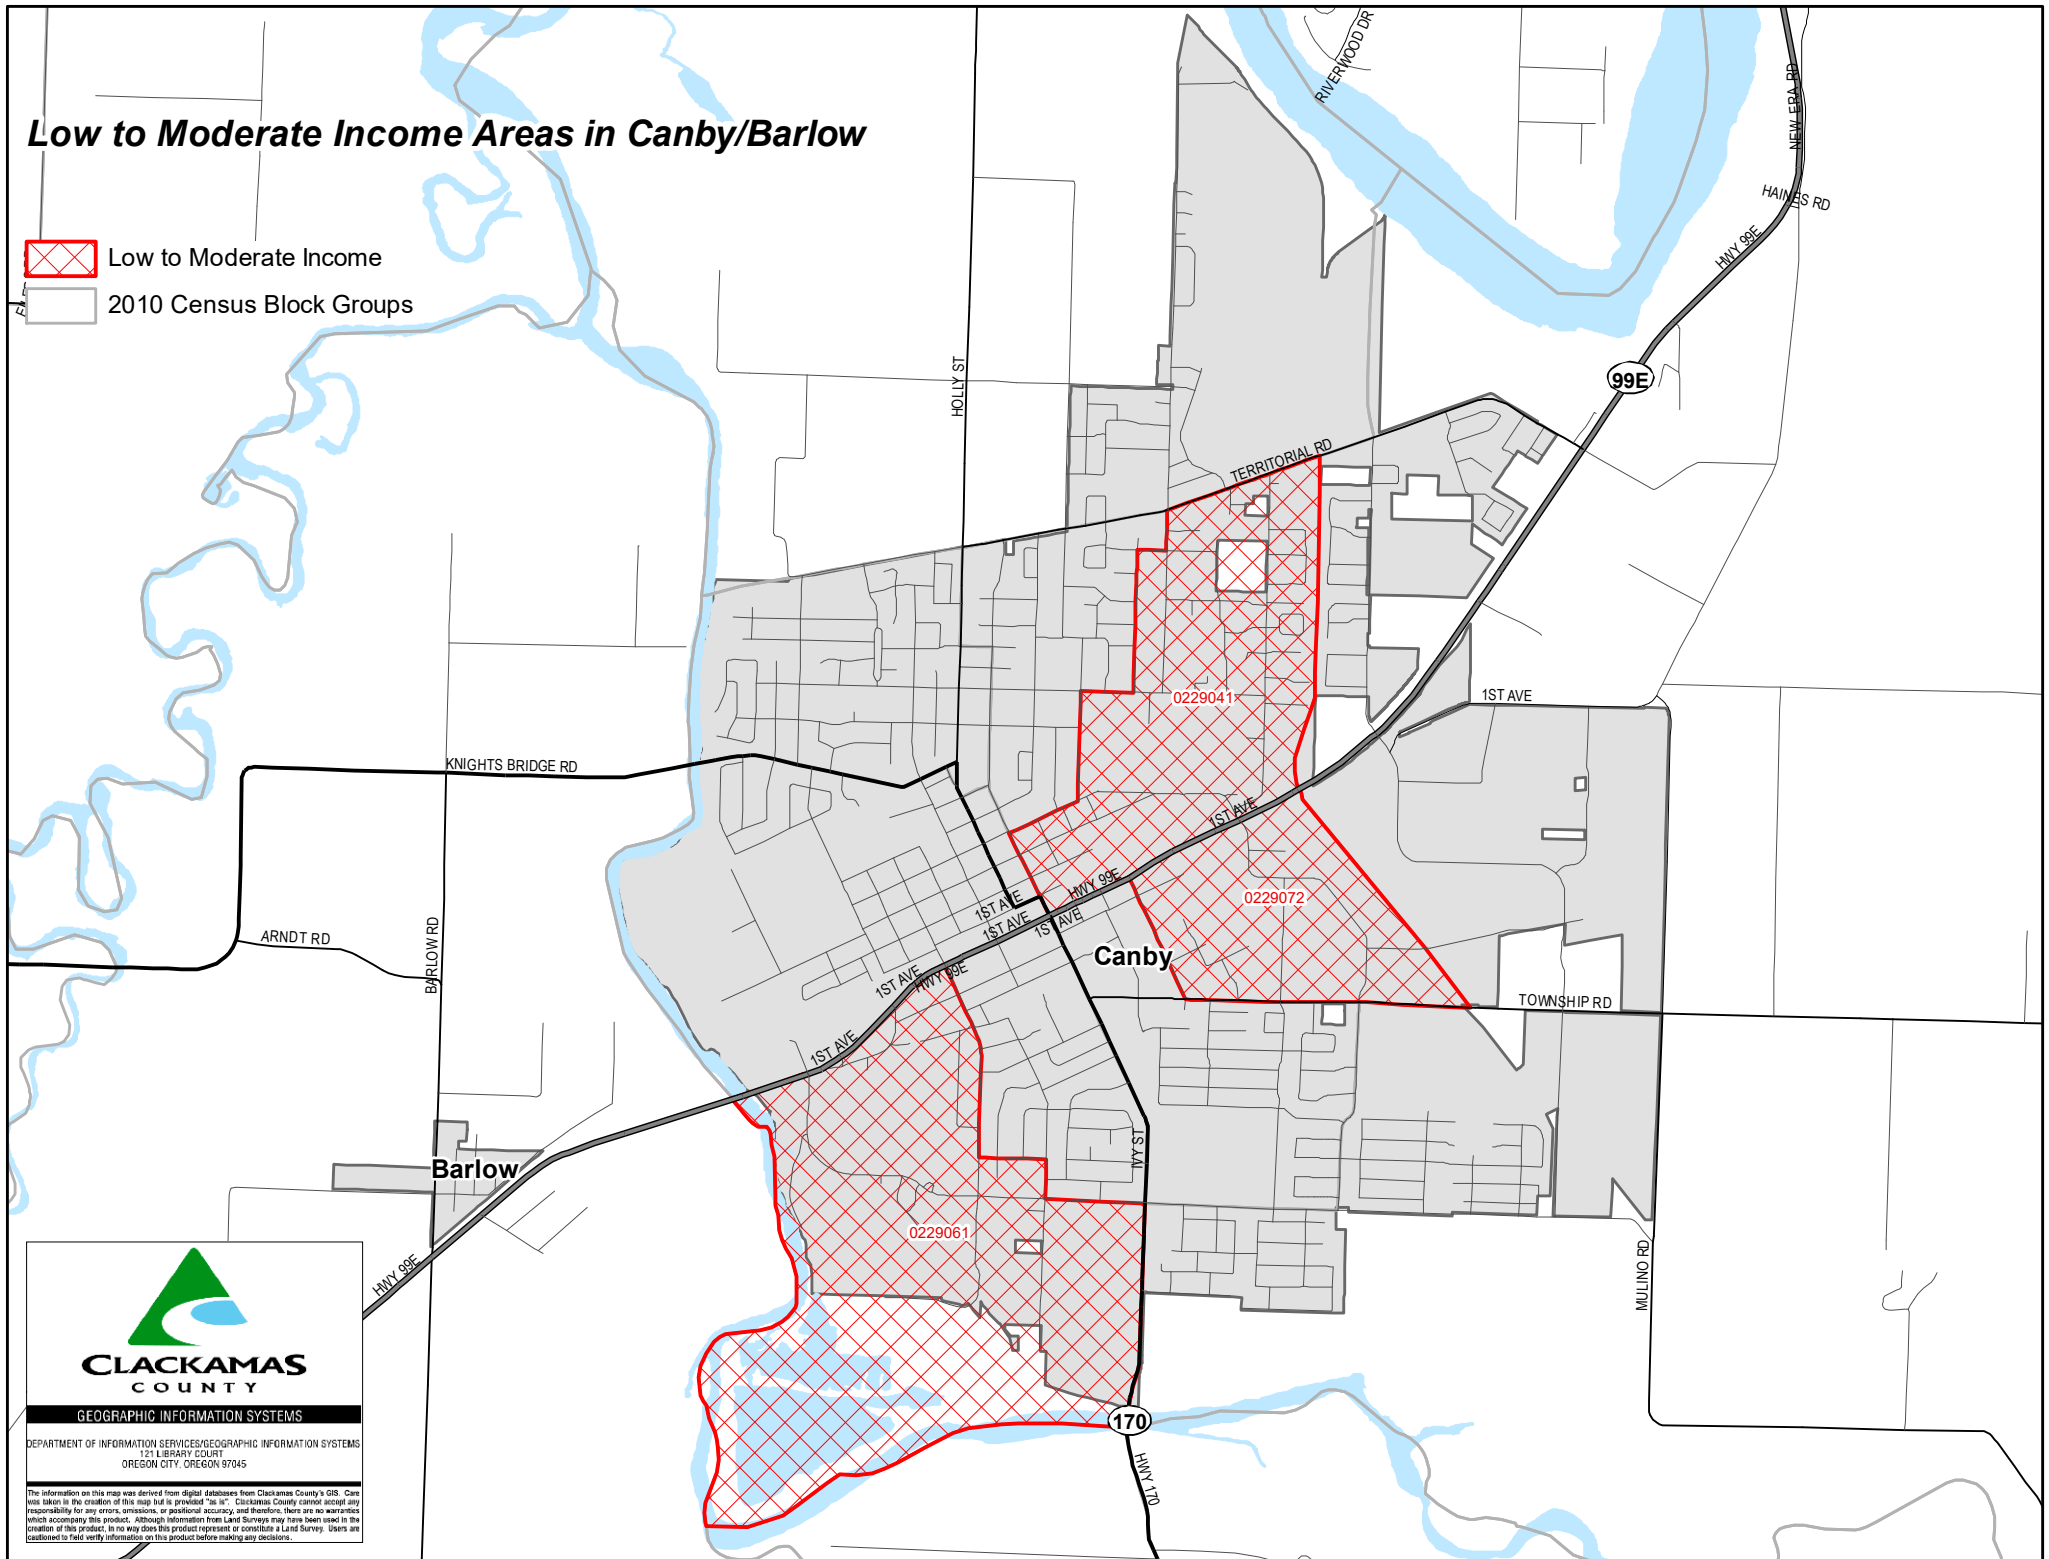

Low to Moderate Income Areas in Canby/Barlow

-  Low to Moderate Income
-  2010 Census Block Groups

CLACKAMAS COUNTY
 GEOGRAPHIC INFORMATION SYSTEMS
 DEPARTMENT OF INFORMATION SERVICES/GEOGRAPHIC INFORMATION SYSTEMS
 171 LIBRARY COURT
 OREGON CITY, OREGON 97045

The information on this map was derived from digital databases from Clackamas County's GIS. Care was taken in the creation of this map but is provided "as is". Clackamas County cannot accept any responsibility for any errors, omissions, or positional accuracy, and therefore, there are no warranties which accompany this product. Although information from Land Surveys may have been used in the creation of this product, in no way does this product represent or constitute a Land Survey. Users are cautioned to field verify information on this product before making any decisions.